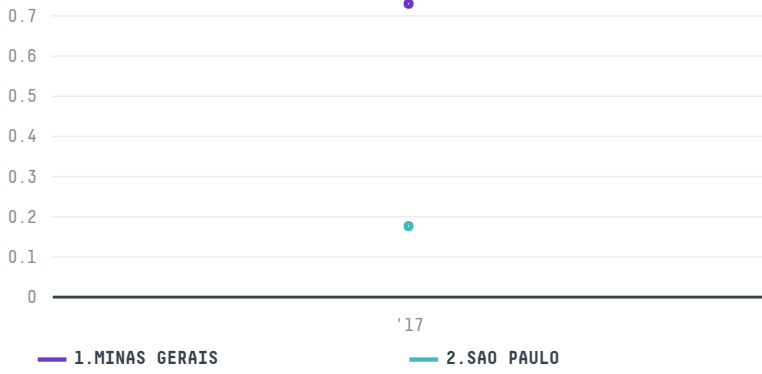

COMPARING COMPANIES IMPORTING COFFEE FROM BRAZIL IN 2017

Trase is a partnership between

In collaboration with

and many other organizations and individuals.

Donors

[Terms of Use](#) · [Privacy policy](#) · [Cookie policy](#) · [Contact us](#)

This website uses cookies to provide you with an improved user experience. By continuing to browse this site, you consent to the use of cookies and similar technologies. Please visit our [privacy policy](#) for further details.

I AGREE