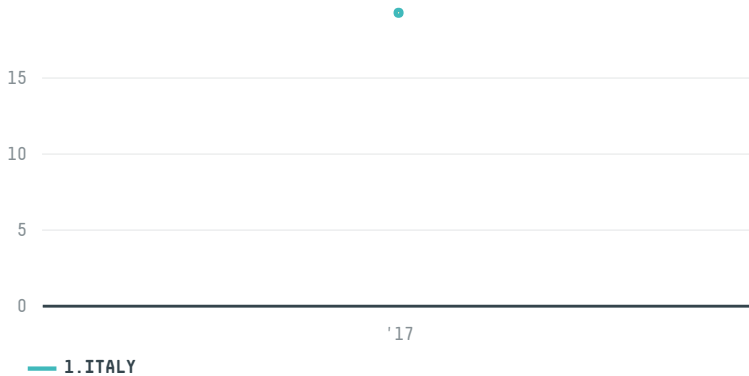

TOP DESTINATION COUNTRIES OF COFFEE IMPORTED BY SOPEX ASIA PTE LTD. (S-30376-A - 320 SACAS):