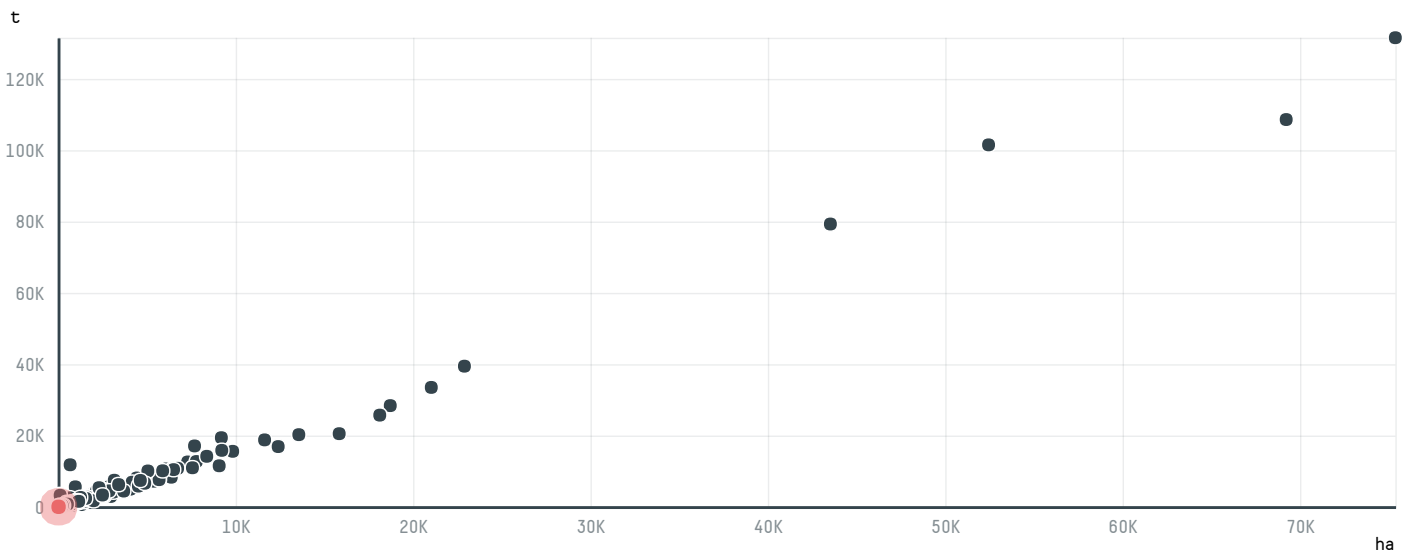

TOP DESTINATION COUNTRIES OF COFFEE IMPORTED BY SOPEX ASIA PTE LTD. (S-30376-A - 320 SACAS):

□ N/A <5K >5K >100K >300K >1M

□ N/A

<5K >5K >100K >300K >1M

COMPARING COMPANIES IMPORTING COFFEE FROM BRAZIL IN 2017