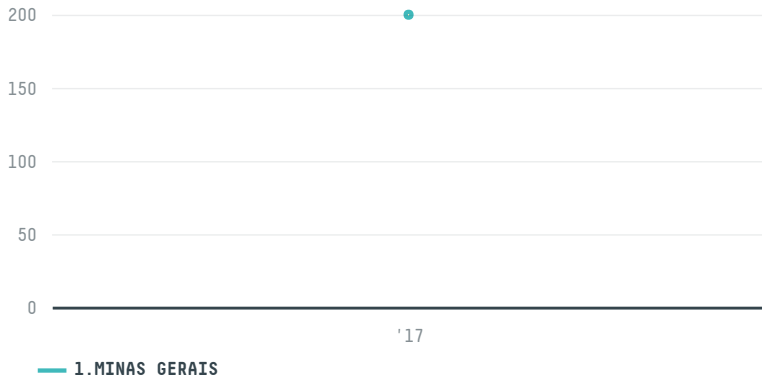

COMPARING COMPANIES IMPORTING COFFEE FROM BRAZIL IN 2017

Trase is a partnership between

In collaboration with

and many other organizations and individuals.

Donors

[Terms of Use](#) · [Privacy policy](#) · [Cookie policy](#) · [Contact us](#)

This website uses cookies to provide you with an improved user experience. By continuing to browse this site, you consent to the use of cookies and similar technologies. Please visit our [privacy policy](#) for further details.

I AGREE