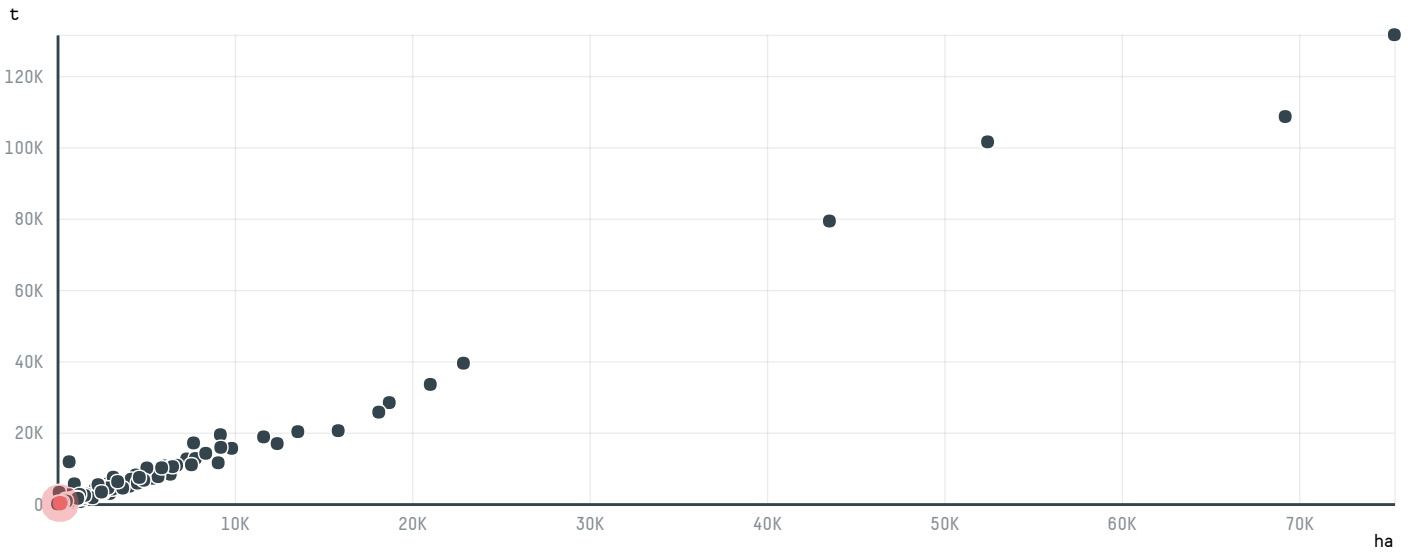

trase

NKG BERO ITALIA SPA (S-30021-A - 3.334 SACAS)

ACTIVITY	COMMODITY	COUNTRY	YEAR
Importer	Coffee	Brazil	2017

NKG BERO ITALIA SPA (S-30021-A - 3.334 SACAS) was the 487th largest importer of coffee from BRAZIL in 2017, accounting for 200 tons. As an importer, NKG BERO ITALIA SPA (S-30021-A - 3.334 SACAS) sources from 1 municipalities, or 0% of the coffee production municipalities. The main destination of the coffee imported by NKG BERO ITALIA SPA (S-30021-A - 3.334 SACAS) is ITALY, accounting for 100% of the total.

TOP DESTINATION COUNTRIES OF COFFEE IMPORTED BY NKG BERO ITALIA SPA (S-30021-A - 3.334 SACAS):

COMPARING COMPANIES IMPORTING COFFEE FROM BRAZIL IN 2017

Trase is a partnership between

In collaboration with