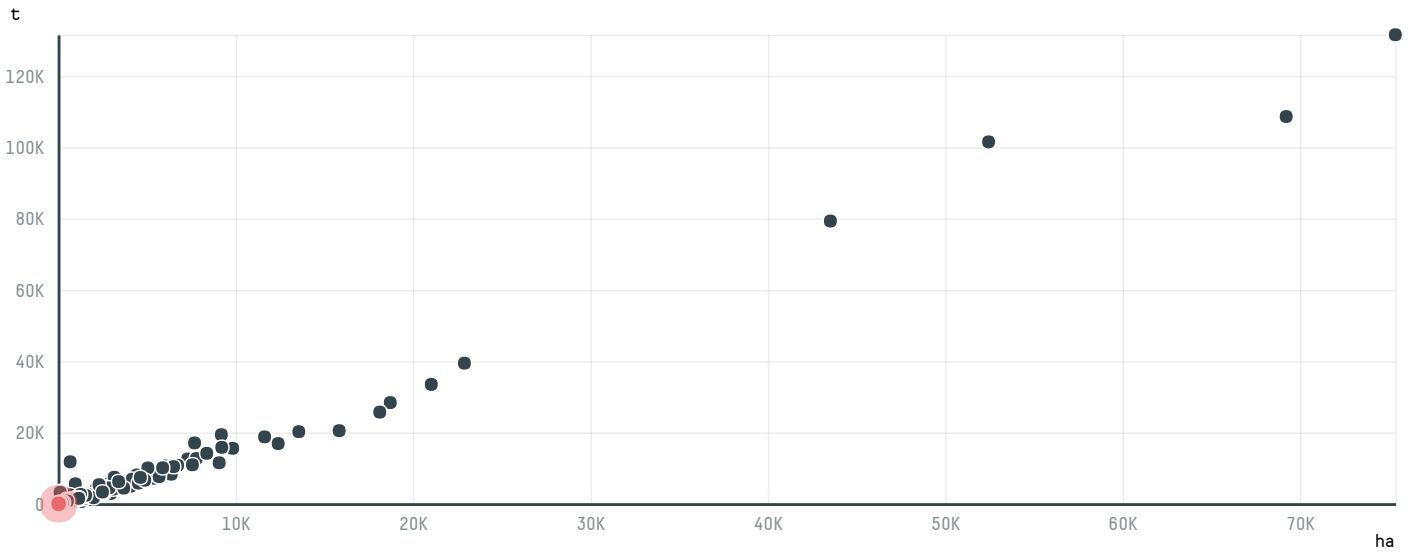

trase

NKG BERO ITALIA SPA (S-29834-A - 20 SUPER SACKS EQUIV.

ACTIVITY	COMMODITY	COUNTRY	YEAR
Importer	Coffee	Brazil	2017

NKG BERO ITALIA SPA (S-29834-A - 20 SUPER SACKS EQUIV. was the 1134th largest importer of coffee from BRAZIL in 2017, accounting for 20 tons. As an importer, NKG BERO ITALIA SPA (S-29834-A - 20 SUPER SACKS EQUIV. sources from 1 municipalities, or 0% of the coffee production municipalities. The main destination of the coffee imported by NKG BERO ITALIA SPA (S-29834-A - 20 SUPER SACKS EQUIV. is ITALY, accounting for 100% of the total.

TOP DESTINATION COUNTRIES OF COFFEE IMPORTED BY NKG BERO ITALIA SPA (S-29834-A - 20 SUPER SACKS EQUIV. :

□ N/A <5K >5K >100K >300K >1M

COMPARING COMPANIES IMPORTING COFFEE FROM BRAZIL IN 2017

Trase is a partnership between