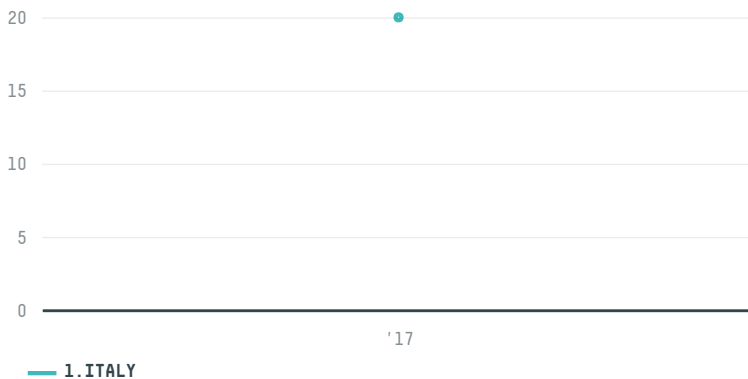

TOP DESTINATION COUNTRIES OF COFFEE IMPORTED BY NKG BERO ITALIA SPA (S-29834-A - 20 SUPER SACKS EQUIV. :