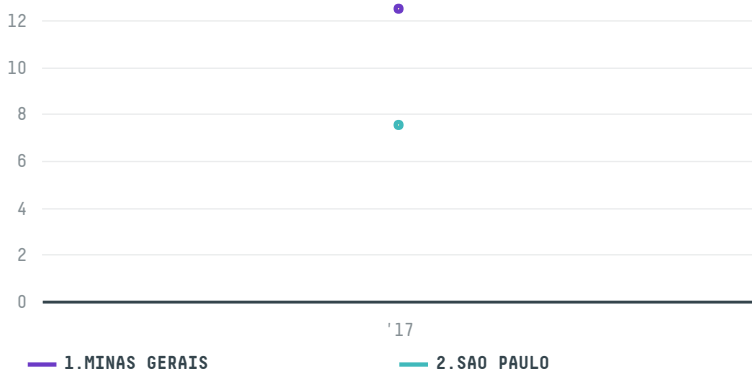

COMPARING COMPANIES IMPORTING COFFEE FROM BRAZIL IN 2017

Trase is a partnership between

In collaboration with

and many other organizations and individuals.

Donors

[Terms of Use](#) · [Privacy policy](#) · [Cookie policy](#) · [Contact us](#)

This website uses cookies to provide you with an improved user experience. By continuing to browse this site, you consent to the use of cookies and similar technologies. Please visit our [privacy policy](#) for further details.

I AGREE