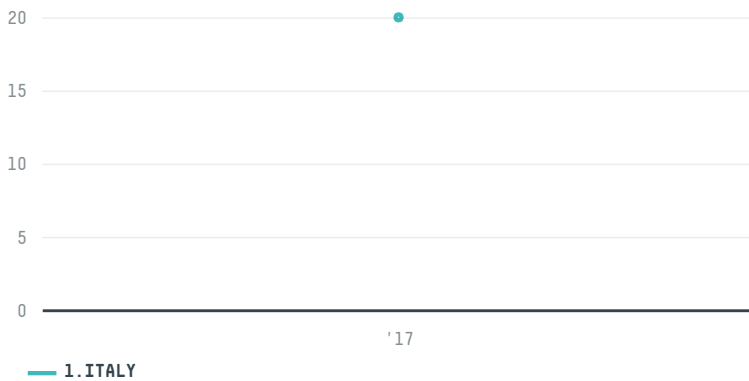

TOP DESTINATION COUNTRIES OF COFFEE IMPORTED BY NKG BERO ITALIA SPA (S-29832-A - 20 SUPER SACKS EQUIV. :