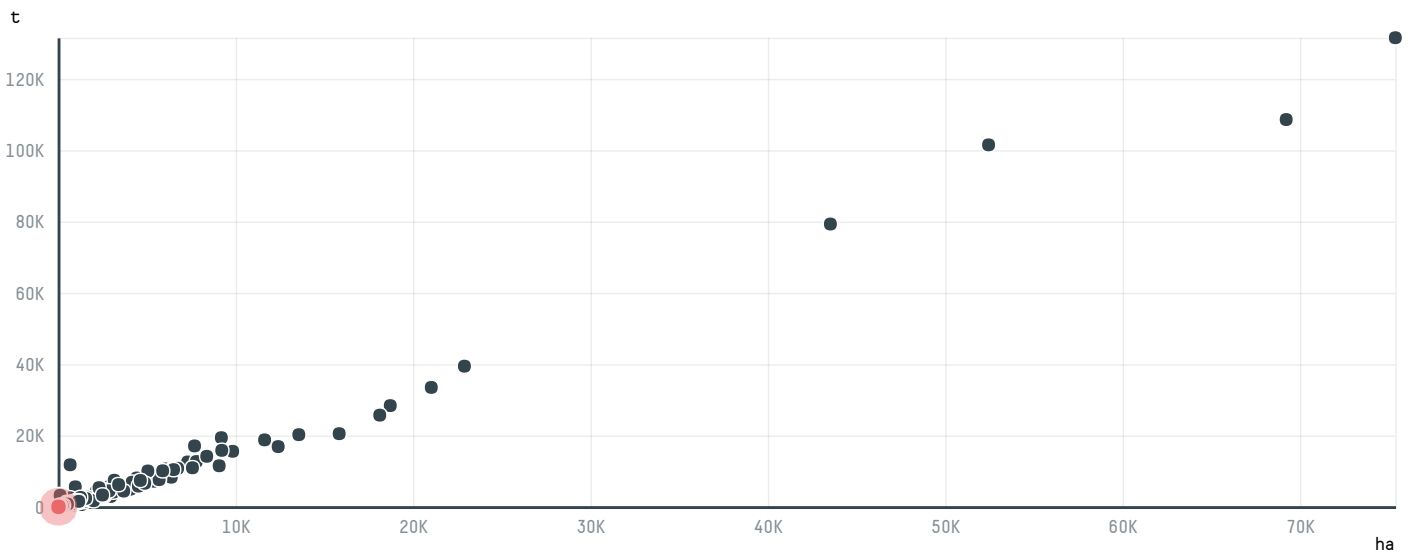

trase

NKG BERO ITALIA SPA (S-29832-A - 20 SUPER SACKS EQUIV.

ACTIVITY	COMMODITY	COUNTRY	YEAR
Importer	Coffee	Brazil	2017

NKG BERO ITALIA SPA (S-29832-A - 20 SUPER SACKS EQUIV. was the 1141st largest importer of coffee from BRAZIL in 2017, accounting for 20 tons. As an importer, NKG BERO ITALIA SPA (S-29832-A - 20 SUPER SACKS EQUIV. sources from 2 municipalities, or 0% of the coffee production municipalities. The main destination of the coffee imported by NKG BERO ITALIA SPA (S-29832-A - 20 SUPER SACKS EQUIV. is ITALY, accounting for 100% of the total.

TOP DESTINATION COUNTRIES OF COFFEE IMPORTED BY NKG BERO ITALIA SPA (S-29832-A - 20 SUPER SACKS EQUIV. :

□ N/A <5K >5K >100K >300K >1M

COMPARING COMPANIES IMPORTING COFFEE FROM BRAZIL IN 2017

Trase is a partnership between