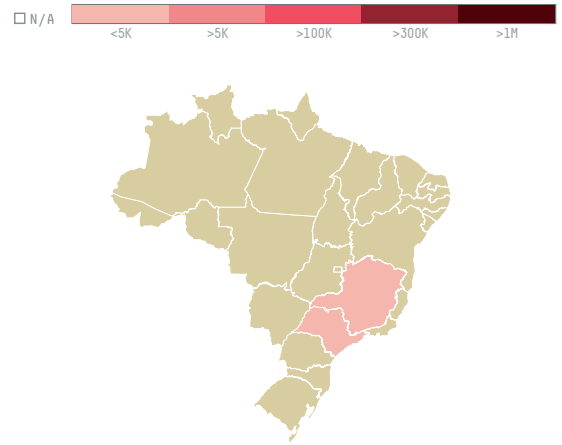

trase

NKG BERO ITALIA SPA (S-29832-A - 20 SUPER SACKS EQUIV.

ACTIVITY	COMMODITY	COUNTRY	YEAR
Importer	Coffee	Brazil	2017

NKG BERO ITALIA SPA (S-29832-A - 20 SUPER SACKS EQUIV. was the 1141st largest importer of coffee from BRAZIL in 2017, accounting for 20 tons. As an importer, NKG BERO ITALIA SPA (S-29832-A - 20 SUPER SACKS EQUIV. sources from 2 municipalities, or 0% of the coffee production municipalities. The main destination of the coffee imported by NKG BERO ITALIA SPA (S-29832-A - 20 SUPER SACKS EQUIV. is ITALY, accounting for 100% of the total.

TOP DESTINATION COUNTRIES OF COFFEE IMPORTED BY NKG BERO ITALIA SPA (S-29832-A - 20 SUPER SACKS EQUIV. :

□ N/A <5K >5K >100K >300K >1M

COMPARING COMPANIES IMPORTING COFFEE FROM BRAZIL IN 2017

Trase is a partnership between