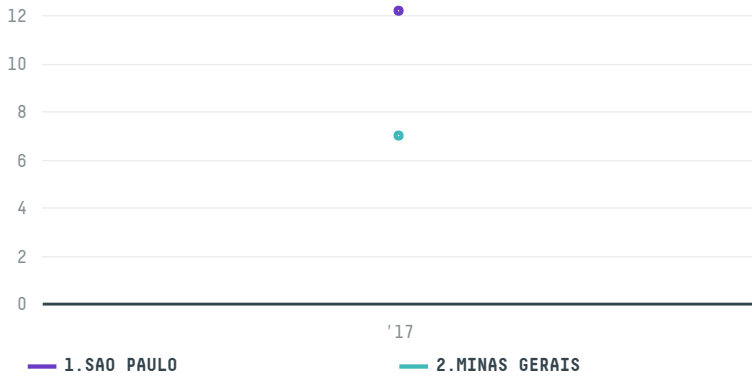

COMPARING COMPANIES IMPORTING COFFEE FROM BRAZIL IN 2017

Trase is a partnership between

In collaboration with

and many other organizations and individuals.

Donors

[Terms of Use](#) · [Privacy policy](#) · [Cookie policy](#) · [Contact us](#)

This website uses cookies to provide you with an improved user experience. By continuing to browse this site, you consent to the use of cookies and similar technologies. Please visit our [privacy policy](#) for further details.

I AGREE