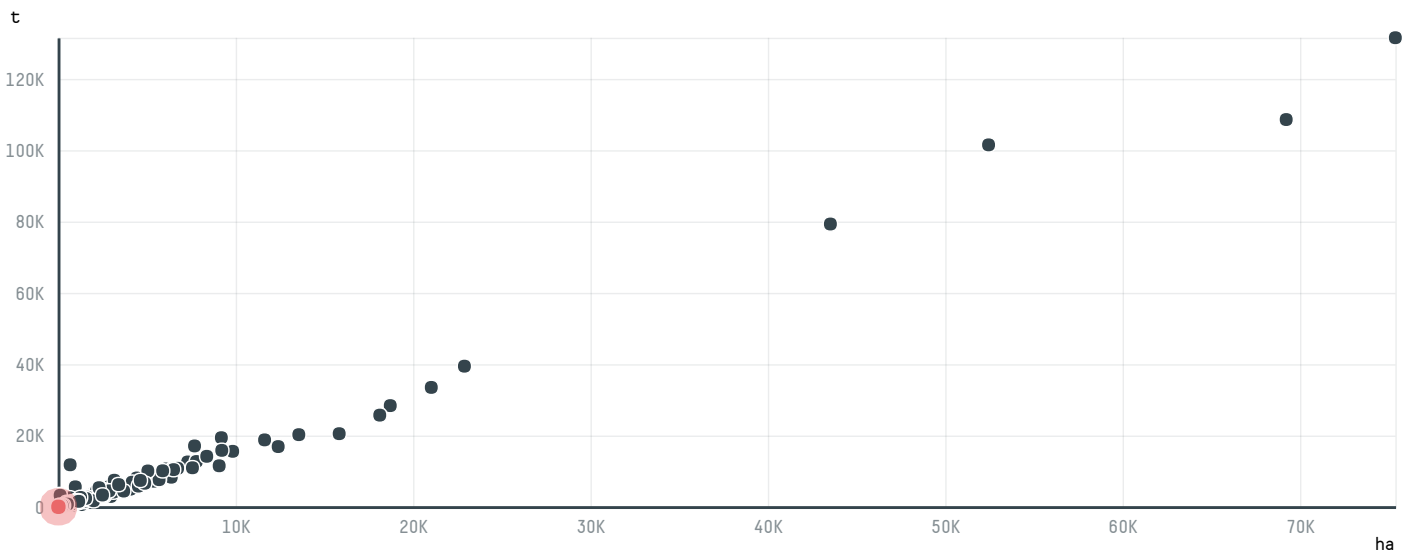

trase

NKG BERO ITALIA SPA (S 30513 A 320 SACAS)

ACTIVITY	COMMODITY	COUNTRY	YEAR
Importer	Coffee	Brazil	2017

NKG BERO ITALIA SPA (S 30513 A 320 SACAS) was the 1186th largest importer of coffee from BRAZIL in 2017, accounting for 19 tons. As an importer, NKG BERO ITALIA SPA (S 30513 A 320 SACAS) sources from 2 municipalities, or 0% of the coffee production municipalities. The main destination of the coffee imported by NKG BERO ITALIA SPA (S 30513 A 320 SACAS) is ITALY, accounting for 100% of the total.

TOP DESTINATION COUNTRIES OF COFFEE IMPORTED BY NKG BERO ITALIA SPA (S 30513 A 320 SACAS):

COMPARING COMPANIES IMPORTING COFFEE FROM BRAZIL IN 2017

Trase is a partnership between

In collaboration with

and many other organizations and individuals.