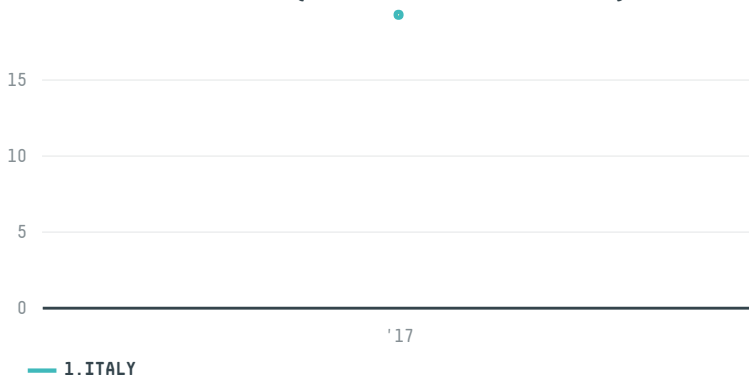

trase

NKG BERO ITALIA SPA (S 30513 A 320 SACAS)

ACTIVITY	COMMODITY	COUNTRY	YEAR
Importer	Coffee	Brazil	2017

NKG BERO ITALIA SPA (S 30513 A 320 SACAS) was the 1186th largest importer of coffee from BRAZIL in 2017, accounting for 19 tons. As an importer, NKG BERO ITALIA SPA (S 30513 A 320 SACAS) sources from 2 municipalities, or 0% of the coffee production municipalities. The main destination of the coffee imported by NKG BERO ITALIA SPA (S 30513 A 320 SACAS) is ITALY, accounting for 100% of the total.

TOP DESTINATION COUNTRIES OF COFFEE IMPORTED BY NKG BERO ITALIA SPA (S 30513 A 320 SACAS):

COMPARING COMPANIES IMPORTING COFFEE FROM BRAZIL IN 2017

Trase is a partnership between

In collaboration with

and many other organizations and individuals.