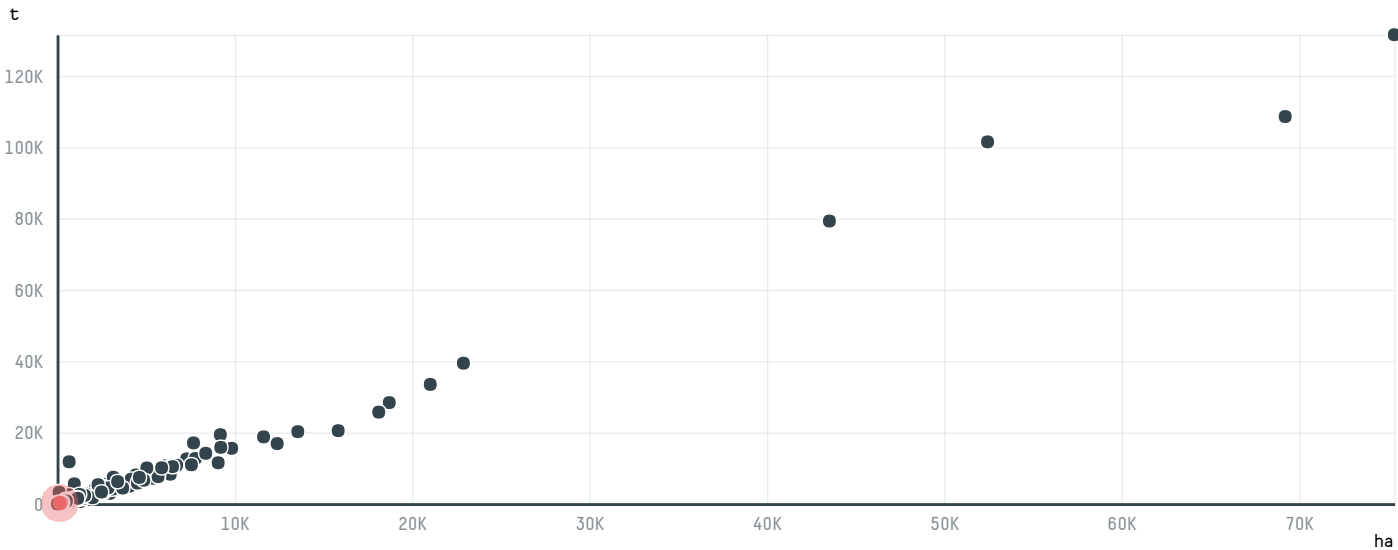

trase

TCHIBO GMBH S-29287-A 3.600 SACAS

ACTIVITY	COMMODITY	COUNTRY	YEAR
Importer	Coffee	Brazil	2017

TCHIBO GMBH S-29287-A 3.600 SACAS was the 466th largest importer of coffee from BRAZIL in 2017, accounting for 216 tons. As an importer, TCHIBO GMBH S-29287-A 3.600 SACAS sources from 5 municipalities, or 1% of the coffee production municipalities. The main destination of the coffee imported by TCHIBO GMBH S-29287-A 3.600 SACAS is GERMANY, accounting for 100% of the total.

TOP DESTINATION COUNTRIES OF COFFEE IMPORTED BY TCHIBO GMBH S-29287-A 3.600 SACAS:

COMPARING COMPANIES IMPORTING COFFEE FROM BRAZIL IN 2017

Trase is a partnership between

In collaboration with

and many other organizations and individuals.