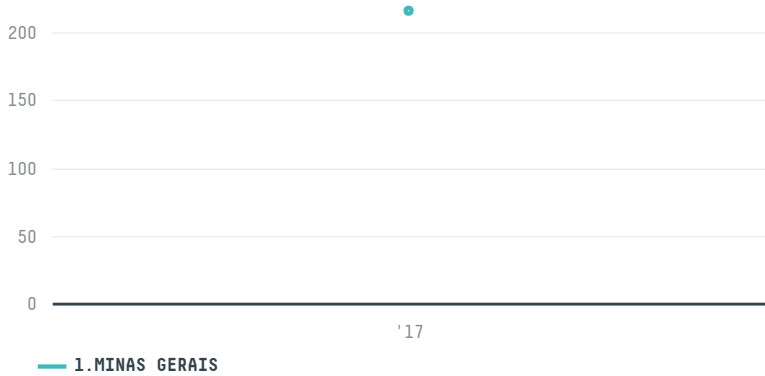

COMPARING COMPANIES IMPORTING COFFEE FROM BRAZIL IN 2017

Trase is a partnership between

In collaboration with

and many other organizations and individuals.

Donors

[Terms of Use](#) · [Privacy policy](#) · [Cookie policy](#) · [Contact us](#)

This website uses cookies to provide you with an improved user experience. By continuing to browse this site, you consent to the use of cookies and similar technologies. Please visit our [privacy policy](#) for further details.

I AGREE