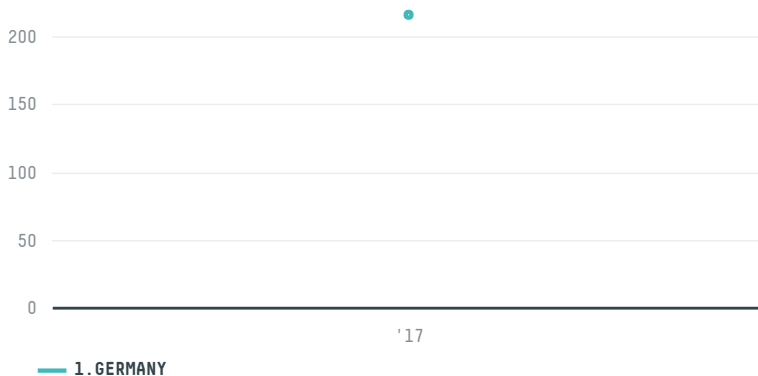

TOP DESTINATION COUNTRIES OF COFFEE IMPORTED BY TCHIBO GMBH S-29287-A 3.600 SACAS: