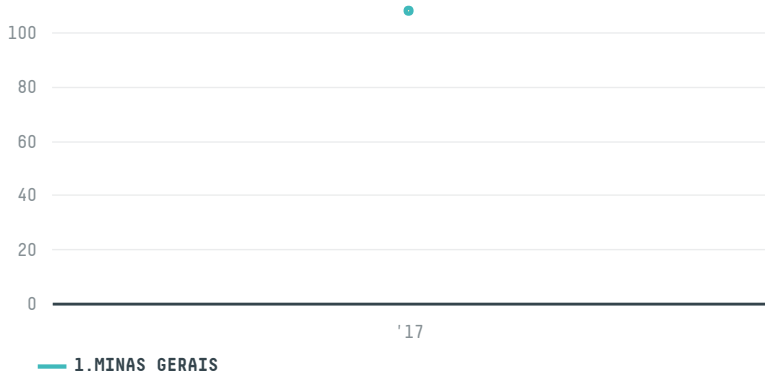

trase

TCHIBO GMBH (S-30459-A - 1.800 SACAS)

ACTIVITY	COMMODITY	COUNTRY	YEAR
Importer	Coffee	Brazil	2017

TCHIBO GMBH (S-30459-A - 1.800 SACAS) was the 673rd largest importer of coffee from BRAZIL in 2017, accounting for 108 tons. As an importer, TCHIBO GMBH (S-30459-A - 1.800 SACAS) sources from 5 municipalities, or 1% of the coffee production municipalities. The main destination of the coffee imported by TCHIBO GMBH (S-30459-A - 1.800 SACAS) is GERMANY, accounting for 100% of the total.

TOP DESTINATION COUNTRIES OF COFFEE IMPORTED BY TCHIBO GMBH (S-30459-A - 1.800 SACAS):

COMPARING COMPANIES IMPORTING COFFEE FROM BRAZIL IN 2017

Trase is a partnership between

In collaboration with

and many other organizations and individuals.