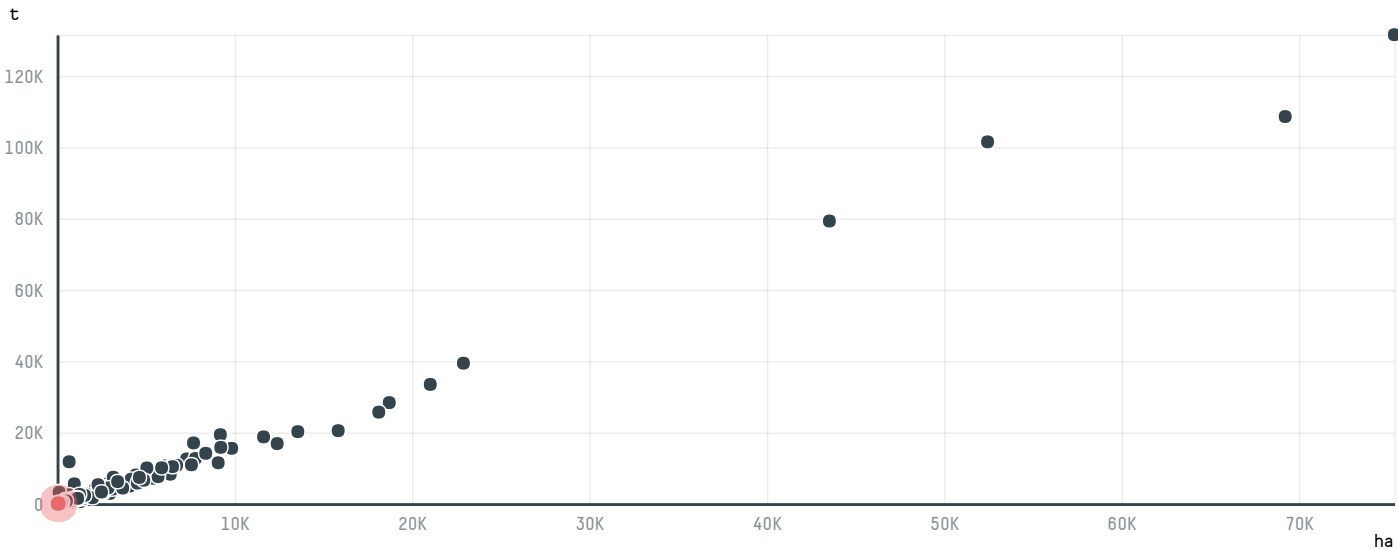

trase

TCHIBO GMBH (S-30459-A - 1.800 SACAS)

ACTIVITY	COMMODITY	COUNTRY	YEAR
Importer	Coffee	Brazil	2017

TCHIBO GMBH (S-30459-A - 1.800 SACAS) was the 673rd largest importer of coffee from BRAZIL in 2017, accounting for 108 tons. As an importer, TCHIBO GMBH (S-30459-A - 1.800 SACAS) sources from 5 municipalities, or 1% of the coffee production municipalities. The main destination of the coffee imported by TCHIBO GMBH (S-30459-A - 1.800 SACAS) is GERMANY, accounting for 100% of the total.

TOP DESTINATION COUNTRIES OF COFFEE IMPORTED BY TCHIBO GMBH (S-30459-A - 1.800 SACAS):

COMPARING COMPANIES IMPORTING COFFEE FROM BRAZIL IN 2017

Trase is a partnership between

In collaboration with

and many other organizations and individuals.