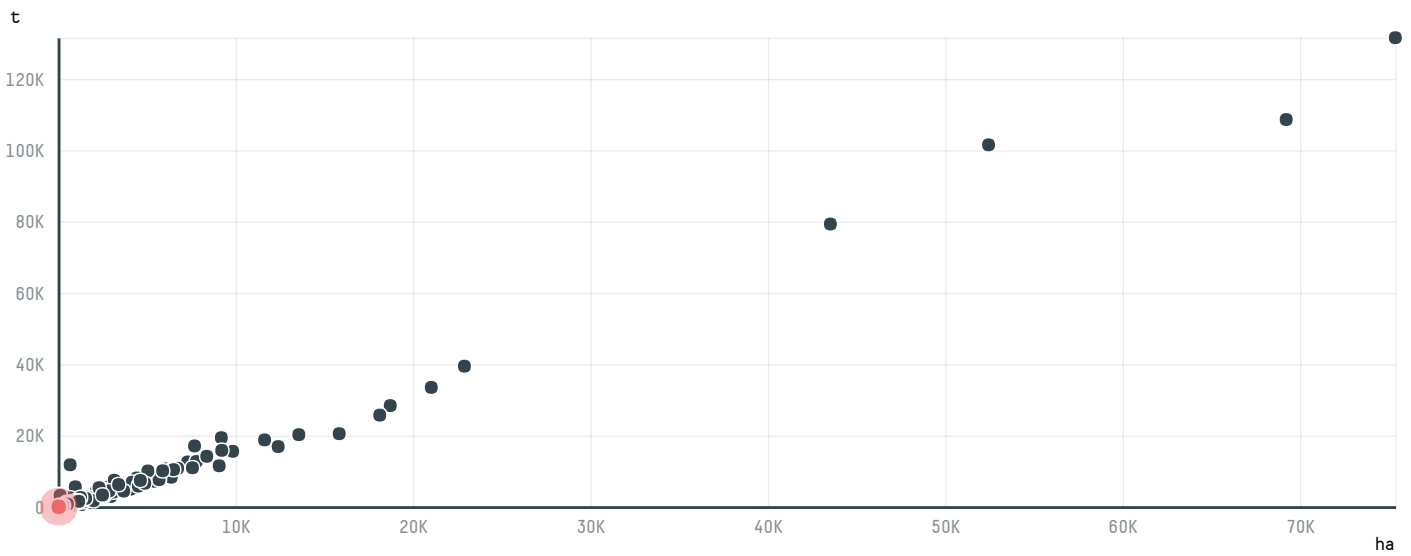

trase

TCHIBO GMBH (S-29608-AB - 600 SACAS)

ACTIVITY	COMMODITY	COUNTRY	YEAR
Importer	Coffee	Brazil	2017

TCHIBO GMBH (S-29608-AB - 600 SACAS) was the 1044th largest importer of coffee from BRAZIL in 2017, accounting for 36 tons. As an importer, TCHIBO GMBH (S-29608-AB - 600 SACAS) sources from 5 municipalities, or 1% of the coffee production municipalities. The main destination of the coffee imported by TCHIBO GMBH (S-29608-AB - 600 SACAS) is GERMANY, accounting for 100% of the total.

TOP DESTINATION COUNTRIES OF COFFEE IMPORTED BY TCHIBO GMBH (S-29608-AB - 600 SACAS):

COMPARING COMPANIES IMPORTING COFFEE FROM BRAZIL IN 2017

Trase is a partnership between

In collaboration with

and many other organizations and individuals.