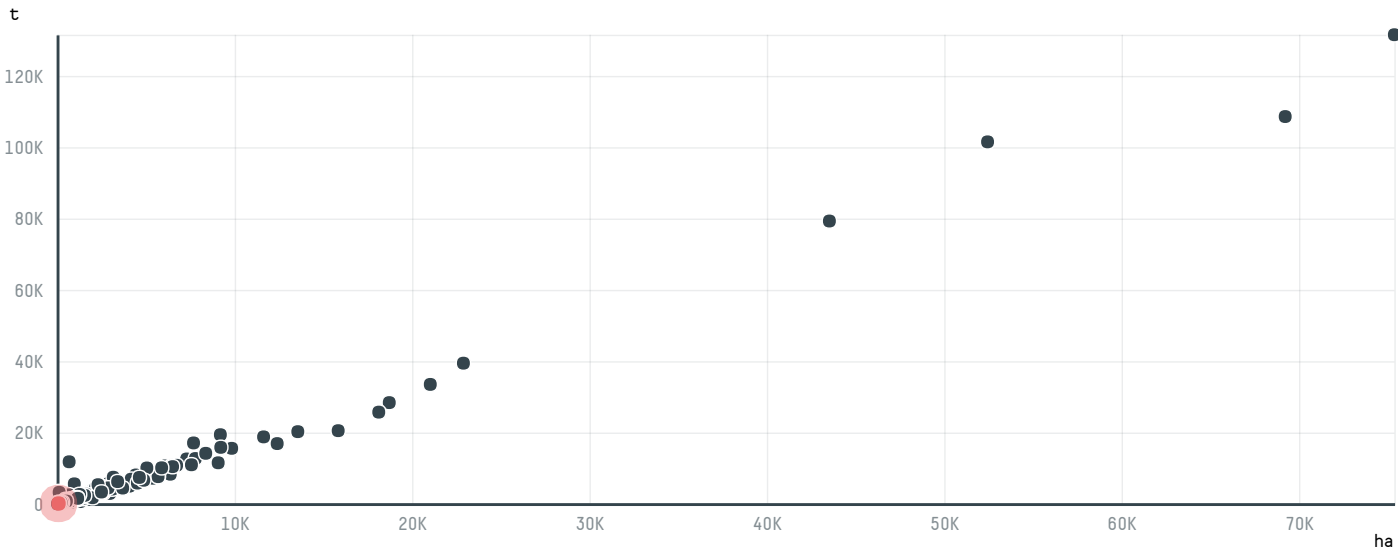

trase

TCHIBO GMBH (S 30417 A 1 800 SACAS)

ACTIVITY	COMMODITY	COUNTRY	YEAR
Importer	Coffee	Brazil	2017

TCHIBO GMBH (S 30417 A 1 800 SACAS) was the 668th largest importer of coffee from BRAZIL in 2017, accounting for 108 tons. As an importer, TCHIBO GMBH (S 30417 A 1 800 SACAS) sources from 5 municipalities, or 1% of the coffee production municipalities. The main destination of the coffee imported by TCHIBO GMBH (S 30417 A 1 800 SACAS) is GERMANY, accounting for 100% of the total.

TOP DESTINATION COUNTRIES OF COFFEE IMPORTED BY TCHIBO GMBH (S 30417 A 1 800 SACAS):

COMPARING COMPANIES IMPORTING COFFEE FROM BRAZIL IN 2017

Trase is a partnership between

In collaboration with

and many other organizations and individuals.