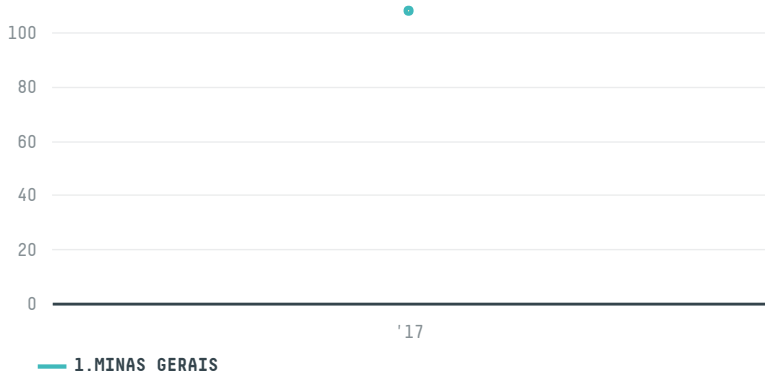

trase

TCHIBO GMBH (S 30417 A 1 800 SACAS)

ACTIVITY	COMMODITY	COUNTRY	YEAR
Importer	Coffee	Brazil	2017

TCHIBO GMBH (S 30417 A 1 800 SACAS) was the 668th largest importer of coffee from BRAZIL in 2017, accounting for 108 tons. As an importer, TCHIBO GMBH (S 30417 A 1 800 SACAS) sources from 5 municipalities, or 1% of the coffee production municipalities. The main destination of the coffee imported by TCHIBO GMBH (S 30417 A 1 800 SACAS) is GERMANY, accounting for 100% of the total.

TOP DESTINATION COUNTRIES OF COFFEE IMPORTED BY TCHIBO GMBH (S 30417 A 1 800 SACAS):

COMPARING COMPANIES IMPORTING COFFEE FROM BRAZIL IN 2017

Trase is a partnership between

In collaboration with

and many other organizations and individuals.