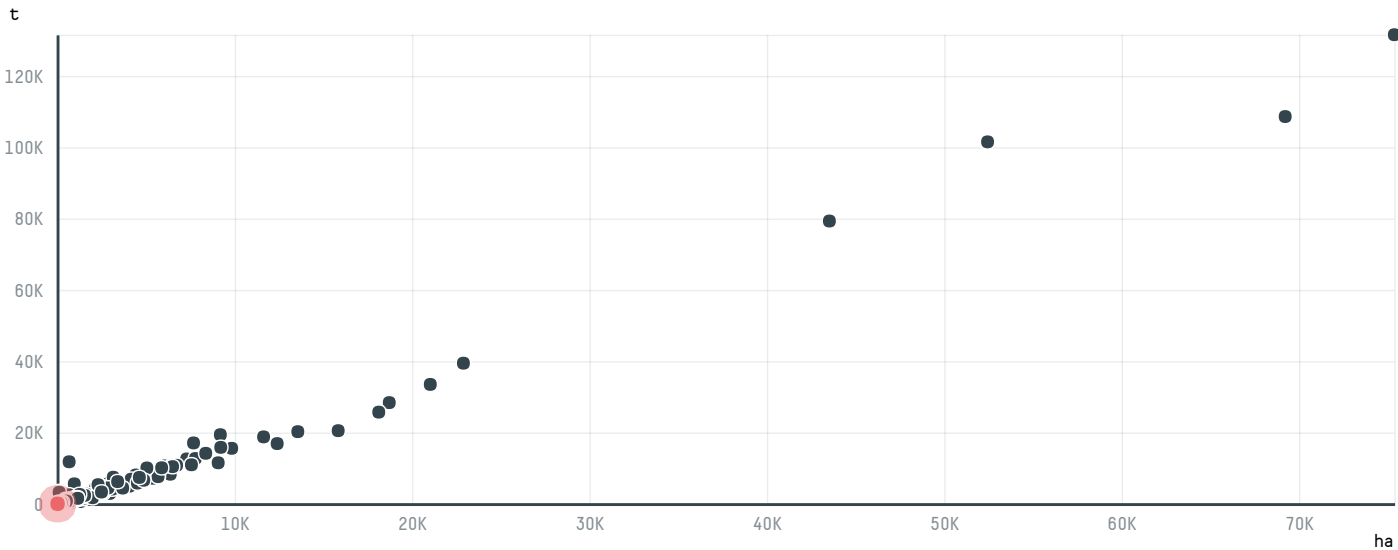

COMPARING COMPANIES IMPORTING COFFEE FROM BRAZIL IN 2017

Trase is a partnership between

In collaboration with

and many other organizations and individuals.

Donors

[Terms of Use](#) · [Privacy policy](#) · [Cookie policy](#) · [Contact us](#)

This website uses cookies to provide you with an improved user experience. By continuing to browse this site, you consent to the use of cookies and similar technologies. Please visit our [privacy policy](#) for further details.

I AGREE