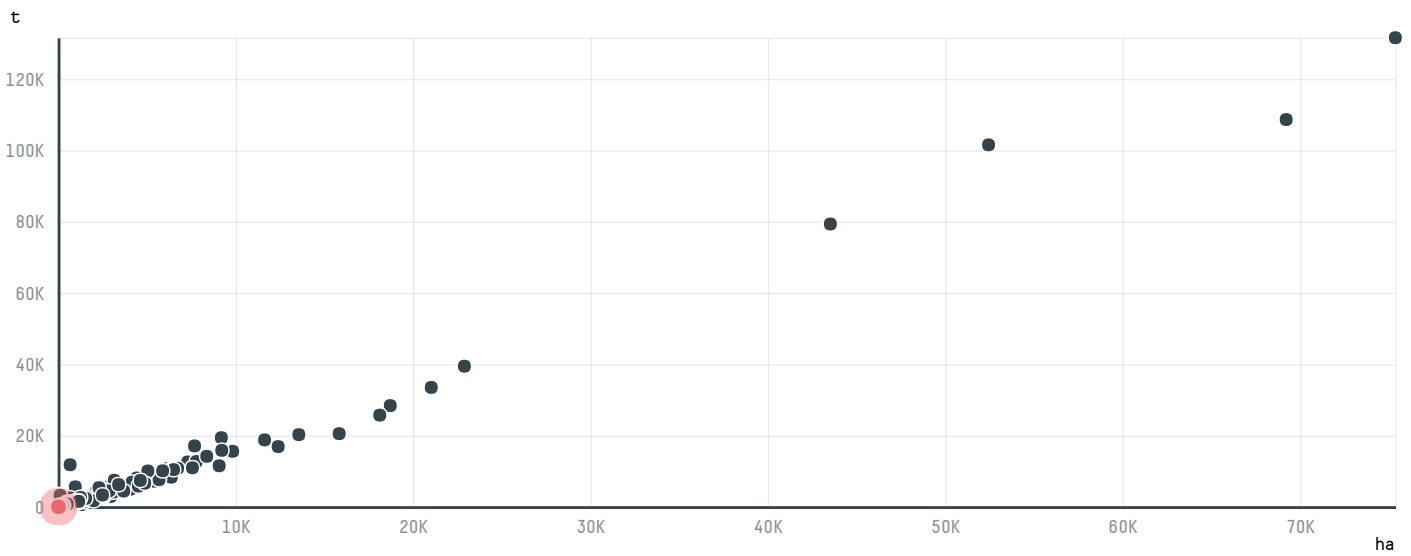

trase

BERNHARD ROTHFOS GMBH (S-29810-AD - 213 SACAS)

ACTIVITY	COMMODITY	COUNTRY	YEAR
Importer	Coffee	Brazil	2017

BERNHARD ROTHFOS GMBH (S-29810-AD - 213 SACAS) was the 1298th largest importer of coffee from BRAZIL in 2017, accounting for 13 tons. As an importer, BERNHARD ROTHFOS GMBH (S-29810-AD - 213 SACAS) sources from 5 municipalities, or 1% of the coffee production municipalities. The main destination of the coffee imported by BERNHARD ROTHFOS GMBH (S-29810-AD - 213 SACAS) is GERMANY, accounting for 100% of the total.

TOP DESTINATION COUNTRIES OF COFFEE IMPORTED BY BERNHARD ROTHFOS GMBH (S-29810-AD - 213 SACAS):

COMPARING COMPANIES IMPORTING COFFEE FROM BRAZIL IN 2017

Trase is a partnership between

In collaboration with