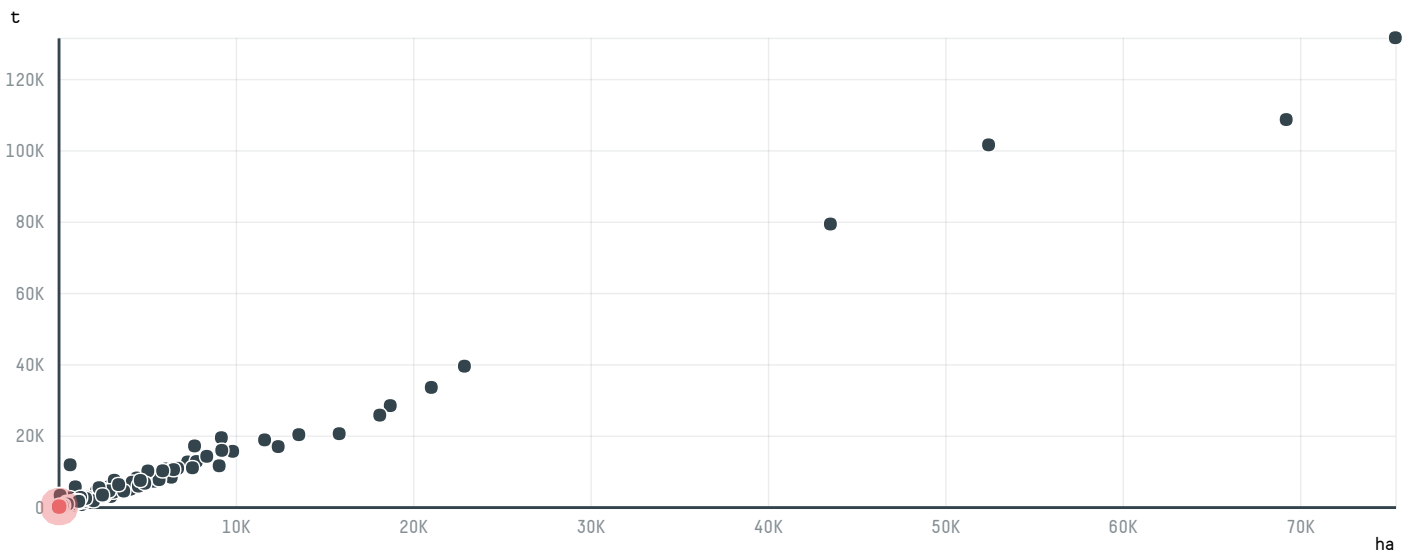

trase

BERNHARD ROTHFOS GMBH (S-29778-AB - 1.400 SACAS)

ACTIVITY	COMMODITY	COUNTRY	YEAR
Importer	Coffee	Brazil	2017

BERNHARD ROTHFOS GMBH (S-29778-AB - 1.400 SACAS) was the 771st largest importer of coffee from BRAZIL in 2017, accounting for 84 tons. As an importer, BERNHARD ROTHFOS GMBH (S-29778-AB - 1.400 SACAS) sources from 5 municipalities, or 1% of the coffee production municipalities. The main destination of the coffee imported by BERNHARD ROTHFOS GMBH (S-29778-AB - 1.400 SACAS) is GERMANY, accounting for 100% of the total.

TOP DESTINATION COUNTRIES OF COFFEE IMPORTED BY BERNHARD ROTHFOS GMBH (S-29778-AB - 1.400 SACAS):

COMPARING COMPANIES IMPORTING COFFEE FROM BRAZIL IN 2017

Trase is a partnership between

In collaboration with