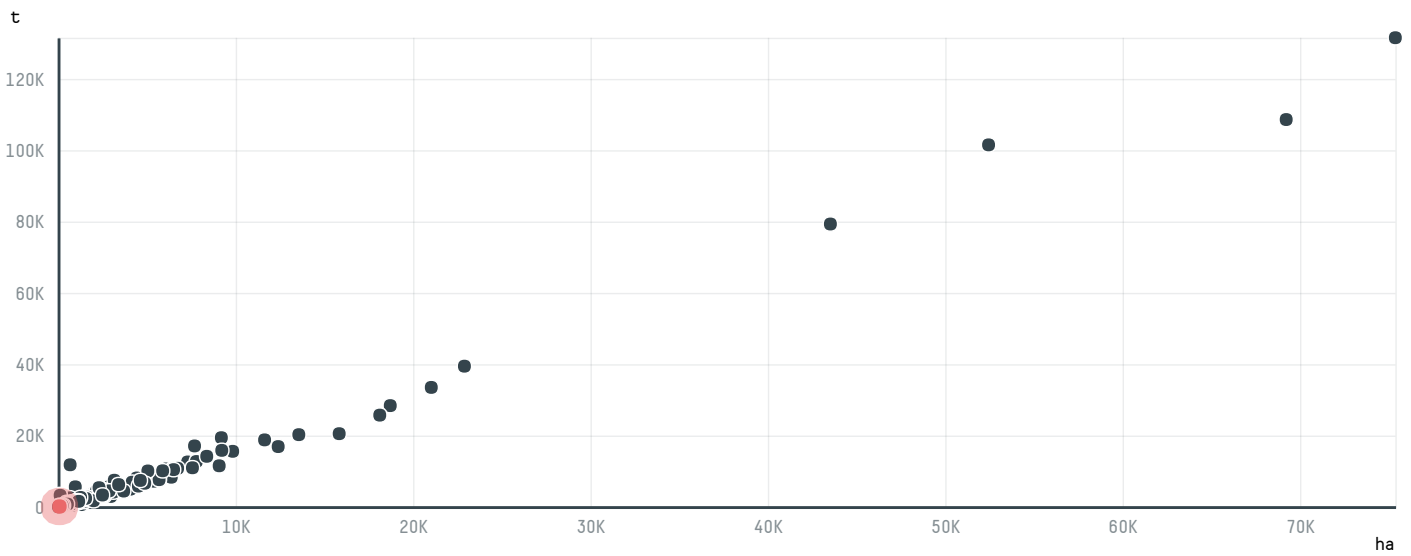

trase

BERNHARD ROTHFOS GMBH (S-29777-AA - 1.722 SACAS)

ACTIVITY	COMMODITY	COUNTRY	YEAR
Importer	Coffee	Brazil	2017

BERNHARD ROTHFOS GMBH (S-29777-AA - 1.722 SACAS) was the 694th largest importer of coffee from BRAZIL in 2017, accounting for 103 tons. As an importer, BERNHARD ROTHFOS GMBH (S-29777-AA - 1.722 SACAS) sources from 5 municipalities, or 1% of the coffee production municipalities. The main destination of the coffee imported by BERNHARD ROTHFOS GMBH (S-29777-AA - 1.722 SACAS) is GERMANY, accounting for 100% of the total.

TOP DESTINATION COUNTRIES OF COFFEE IMPORTED BY BERNHARD ROTHFOS GMBH (S-29777-AA - 1.722 SACAS):

Legend for the world map: N/A, <5K, >5K, >100K, >300K, >1M

COMPARING COMPANIES IMPORTING COFFEE FROM BRAZIL IN 2017