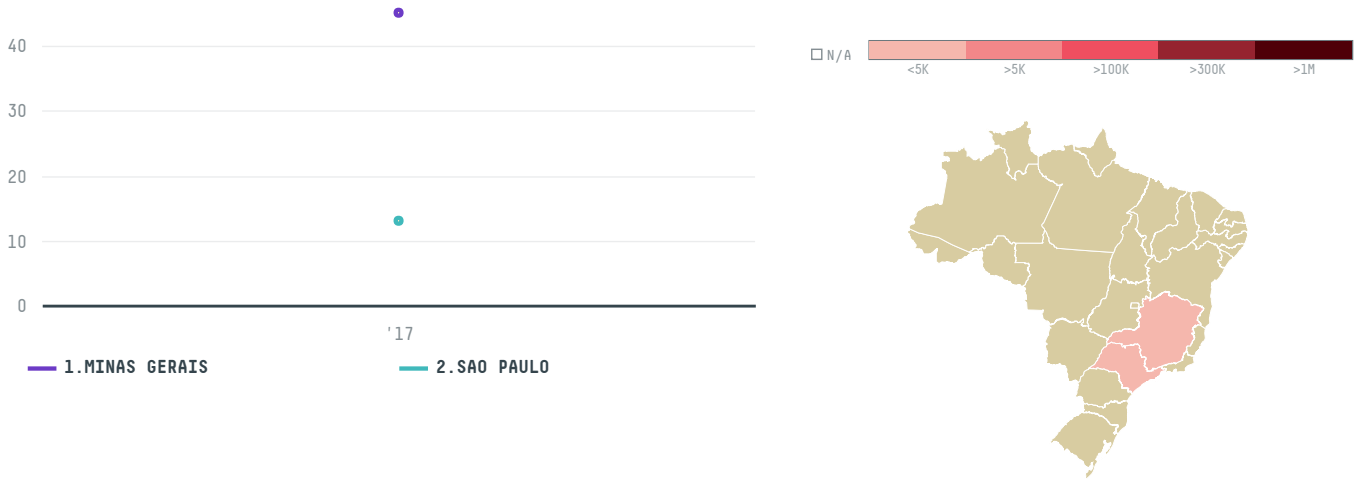

COMPARING COMPANIES IMPORTING COFFEE FROM BRAZIL IN 2017

Trase is a partnership between

In collaboration with

and many other organizations and individuals.

Donors

[Terms of Use](#) · [Privacy policy](#) · [Cookie policy](#) · [Contact us](#)

This website uses cookies to provide you with an improved user experience. By continuing to browse this site, you consent to the use of cookies and similar technologies. Please visit our [privacy policy](#) for further details.

I AGREE