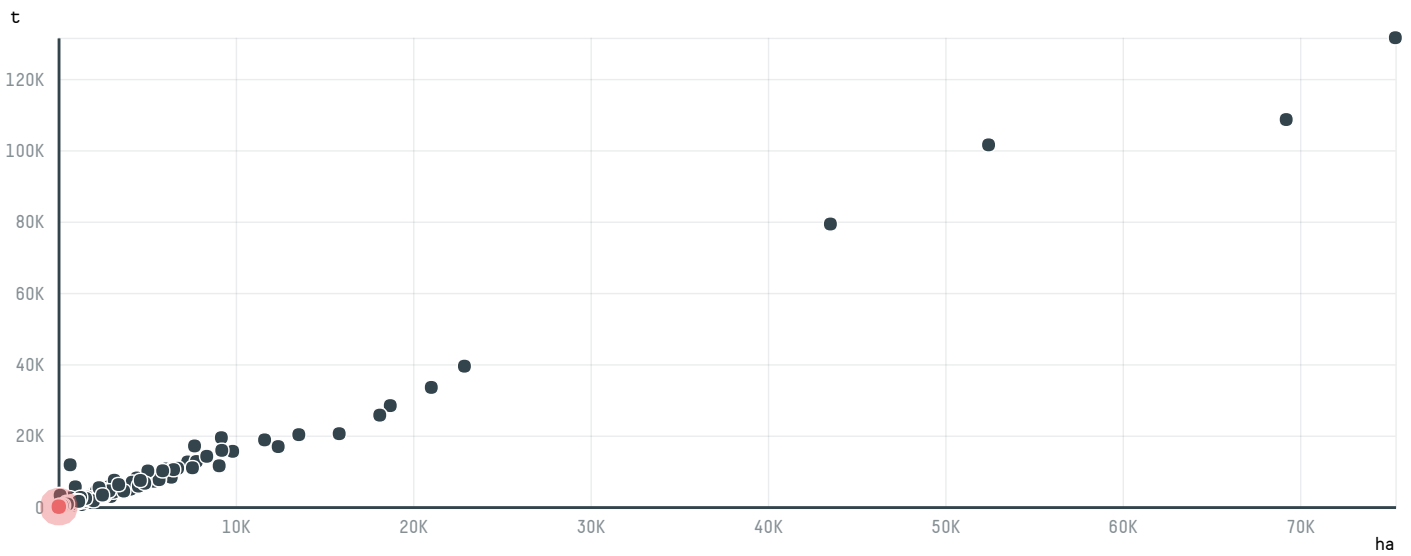

COMPARING COMPANIES IMPORTING COFFEE FROM BRAZIL IN 2017

Trase is a partnership between

In collaboration with

and many other organizations and individuals.

Donors

[Terms of Use](#) · [Privacy policy](#) · [Cookie policy](#) · [Contact us](#)

This website uses cookies to provide you with an improved user experience. By continuing to browse this site, you consent to the use of cookies and similar technologies. Please visit our [privacy policy](#) for further details.

I AGREE