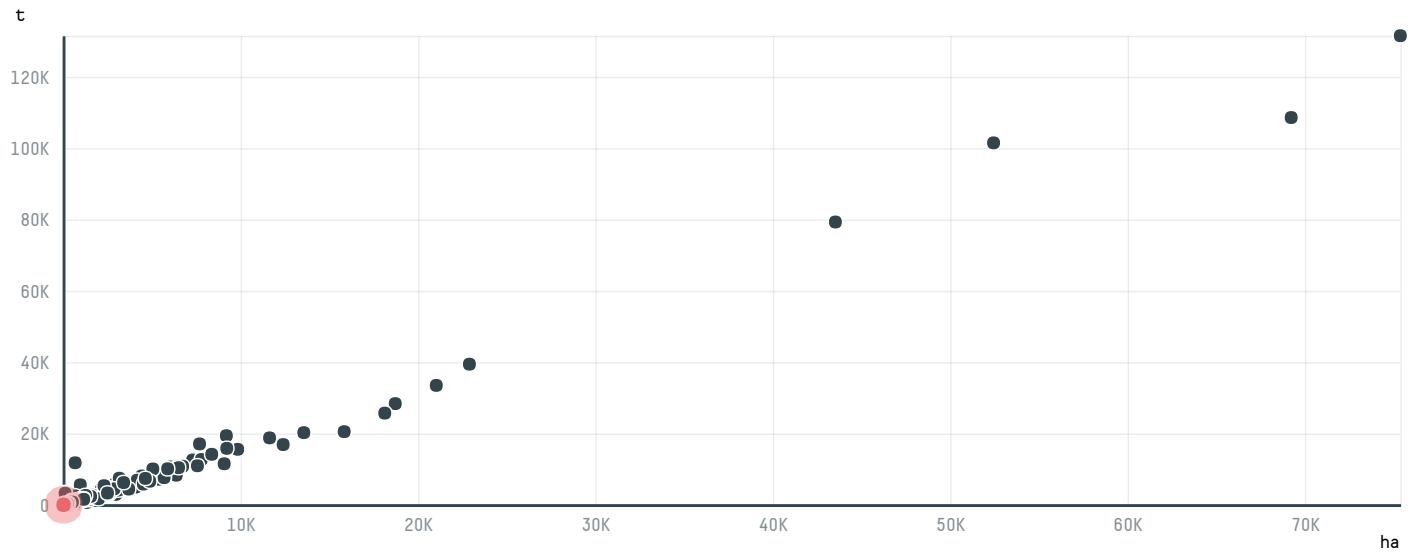

trase

NAF TRADING A S S 31024 A 360 SACAS

ACTIVITY	COMMODITY	COUNTRY	YEAR
Importer	Coffee	Brazil	2017

NAF TRADING A S S 31024 A 360 SACAS was the 1103rd largest importer of coffee from BRAZIL in 2017, accounting for 22 tons. As an importer, NAF TRADING A S S 31024 A 360 SACAS sources from 2 municipalities, or 0% of the coffee production municipalities. The main destination of the coffee imported by NAF TRADING A S S 31024 A 360 SACAS is DENMARK, accounting for 100% of the total.

TOP DESTINATION COUNTRIES OF COFFEE IMPORTED BY NAF TRADING A S S 31024 A 360 SACAS:

COMPARING COMPANIES IMPORTING COFFEE FROM BRAZIL IN 2017

Trase is a partnership between

In collaboration with

and many other organizations and individuals.