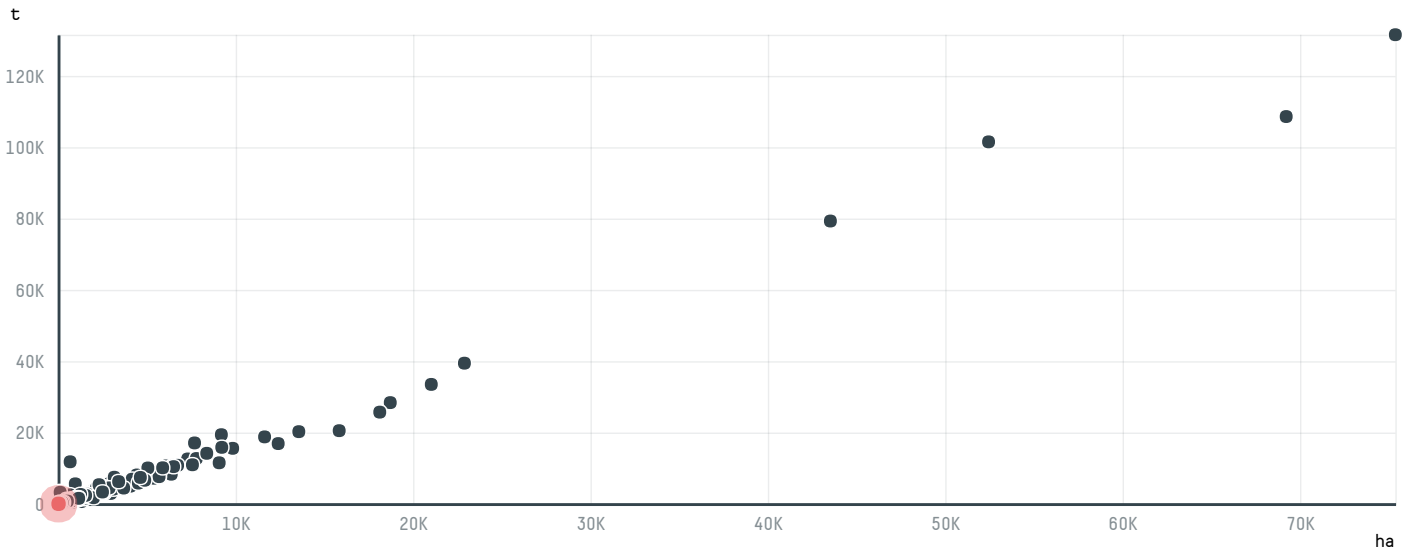

COMPARING COMPANIES IMPORTING COFFEE FROM BRAZIL IN 2017

Trase is a partnership between

In collaboration with

and many other organizations and individuals.

Donors

[Terms of Use](#) · [Privacy policy](#) · [Cookie policy](#) · [Contact us](#)

This website uses cookies to provide you with an improved user experience. By continuing to browse this site, you consent to the use of cookies and similar technologies. Please visit our [privacy policy](#) for further details.

I AGREE