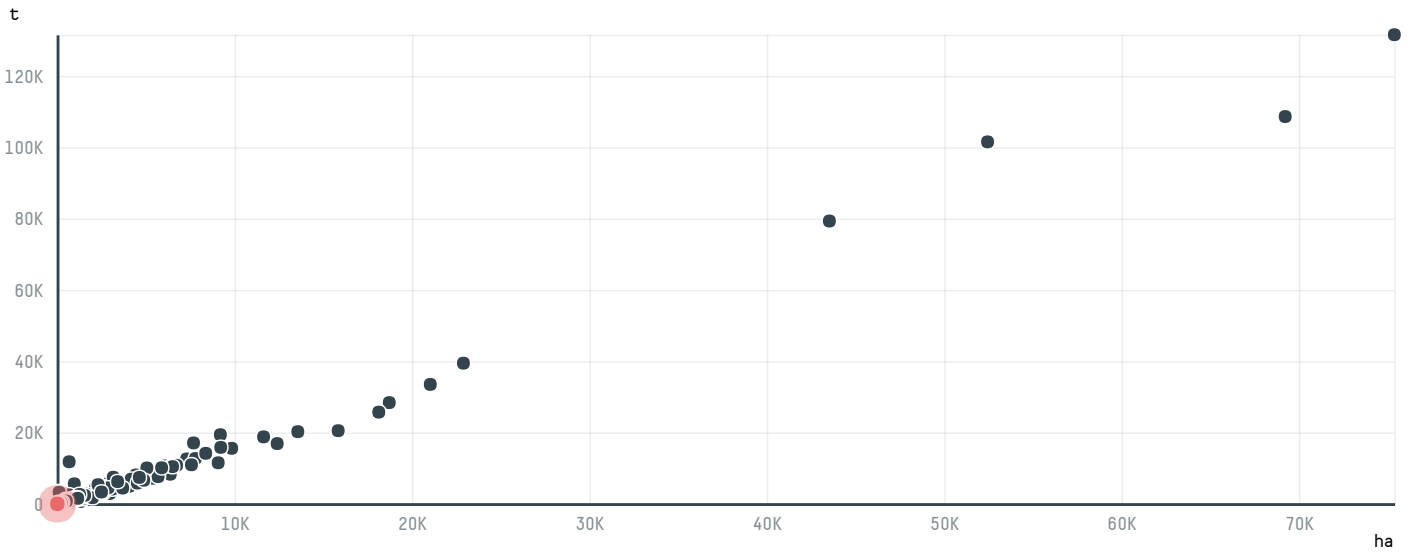

trase

NESTLE CHILE S/A S-29532-A = 38 SACAS (MHU)

ACTIVITY	COMMODITY	COUNTRY	YEAR
Importer	Coffee	Brazil	2017

NESTLE CHILE S/A S-29532-A = 38 SACAS (MHU) was the 1381st largest importer of coffee from BRAZIL in 2017, accounting for 2 tons. As an importer, NESTLE CHILE S/A S-29532-A = 38 SACAS (MHU) sources from 2 municipalities, or 0% of the coffee production municipalities. The main destination of the coffee imported by NESTLE CHILE S/A S-29532-A = 38 SACAS (MHU) is CHILE, accounting for 100% of the total.

TOP DESTINATION COUNTRIES OF COFFEE IMPORTED BY NESTLE CHILE S/A S-29532-A = 38 SACAS (MHU):

COMPARING COMPANIES IMPORTING COFFEE FROM BRAZIL IN 2017

Trase is a partnership between

In collaboration with

and many other organizations and individuals.