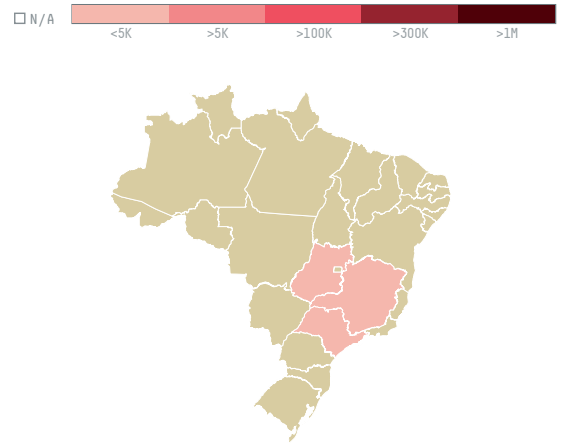

trase

THE FOLGER COFFEE COMPANY (S-30160-AB - 994 SACAS)

ACTIVITY	COMMODITY	COUNTRY	YEAR
Importer	Coffee	Brazil	2017

THE FOLGER COFFEE COMPANY (S-30160-AB - 994 SACAS) was the 880th largest importer of coffee from BRAZIL in 2017, accounting for 60 tons. As an importer, THE FOLGER COFFEE COMPANY (S-30160-AB - 994 SACAS) sources from 2 municipalities, or 0% of the coffee production municipalities. The main destination of the coffee imported by THE FOLGER COFFEE COMPANY (S-30160-AB - 994 SACAS) is UNITED STATES, accounting for 100% of the total.

TOP DESTINATION COUNTRIES OF COFFEE IMPORTED BY THE FOLGER COFFEE COMPANY (S-30160-AB - 994 SACAS):

COMPARING COMPANIES IMPORTING COFFEE FROM BRAZIL IN 2017

Trase is a partnership between

In collaboration with