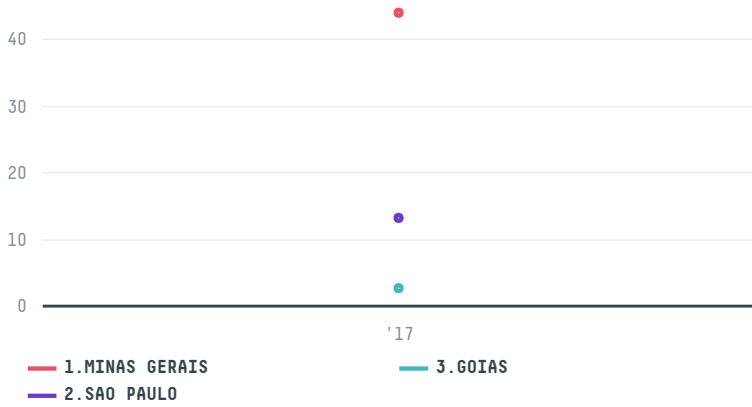

COMPARING COMPANIES IMPORTING COFFEE FROM BRAZIL IN 2017

Trase is a partnership between

In collaboration with

and many other organizations and individuals.

Donors

[Terms of Use](#) · [Privacy policy](#) · [Cookie policy](#) · [Contact us](#)

This website uses cookies to provide you with an improved user experience. By continuing to browse this site, you consent to the use of cookies and similar technologies. Please visit our [privacy policy](#) for further details.

I AGREE