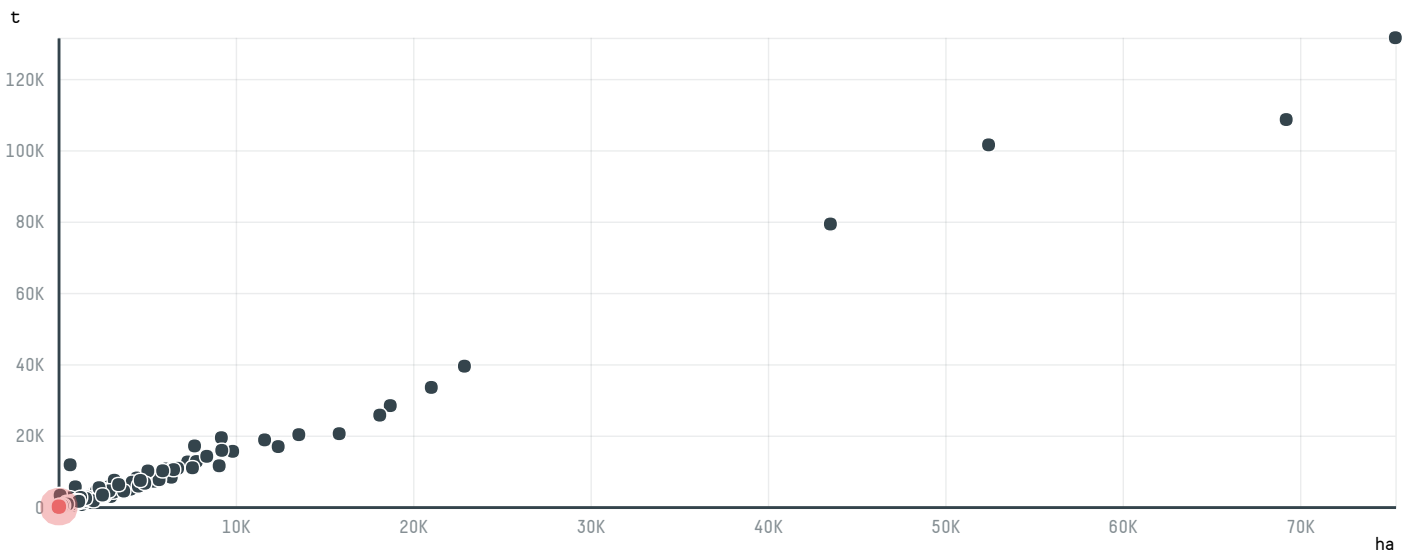

COMPARING COMPANIES IMPORTING COFFEE FROM BRAZIL IN 2017

Trase is a partnership between

In collaboration with

and many other organizations and individuals.

Donors

[Terms of Use](#) · [Privacy policy](#) · [Cookie policy](#) · [Contact us](#)

This website uses cookies to provide you with an improved user experience. By continuing to browse this site, you consent to the use of cookies and similar technologies. Please visit our [privacy policy](#) for further details.

I AGREE