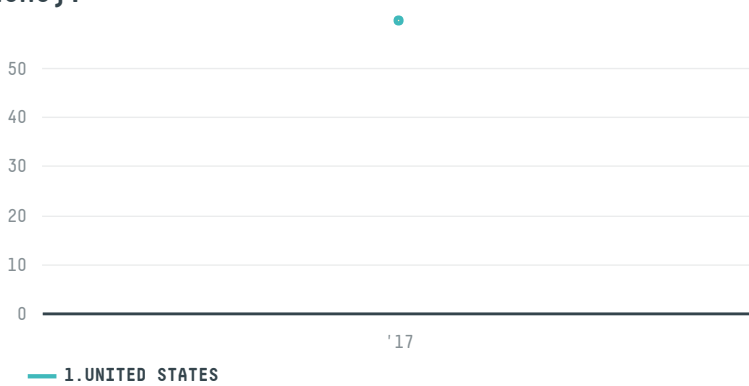

TOP DESTINATION COUNTRIES OF COFFEE IMPORTED BY THE FOLGER COFFEE COMPANY (S-30160-AB - 994 SACAS):