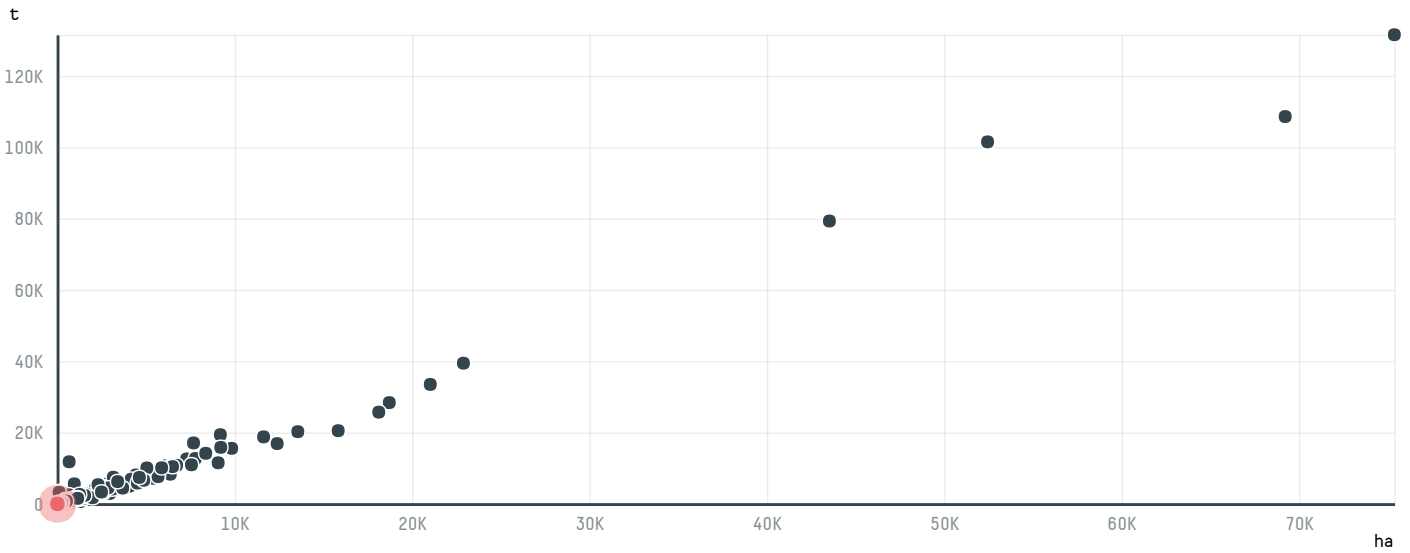

TOP DESTINATION COUNTRIES OF COFFEE IMPORTED BY STRAUSS COMMODITIES AG (S-30125-AE - 57 SACAS):

□ N/A <5K >5K >100K >300K >1M

COMPARING COMPANIES IMPORTING COFFEE FROM BRAZIL IN 2017

Trase is a partnership between