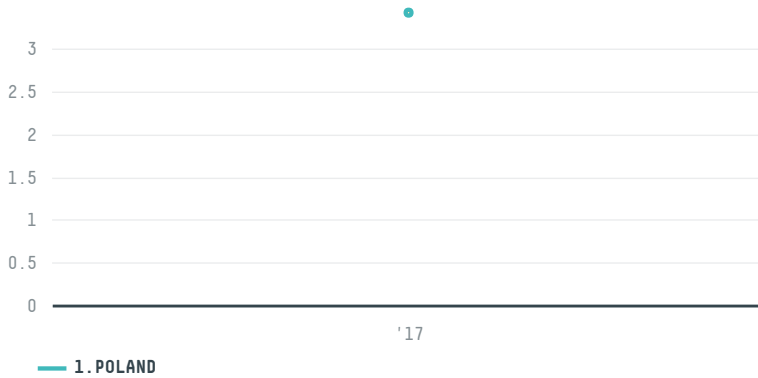

TOP DESTINATION COUNTRIES OF COFFEE IMPORTED BY STRAUSS COMMODITIES AG (S-30125-AE - 57 SACAS):