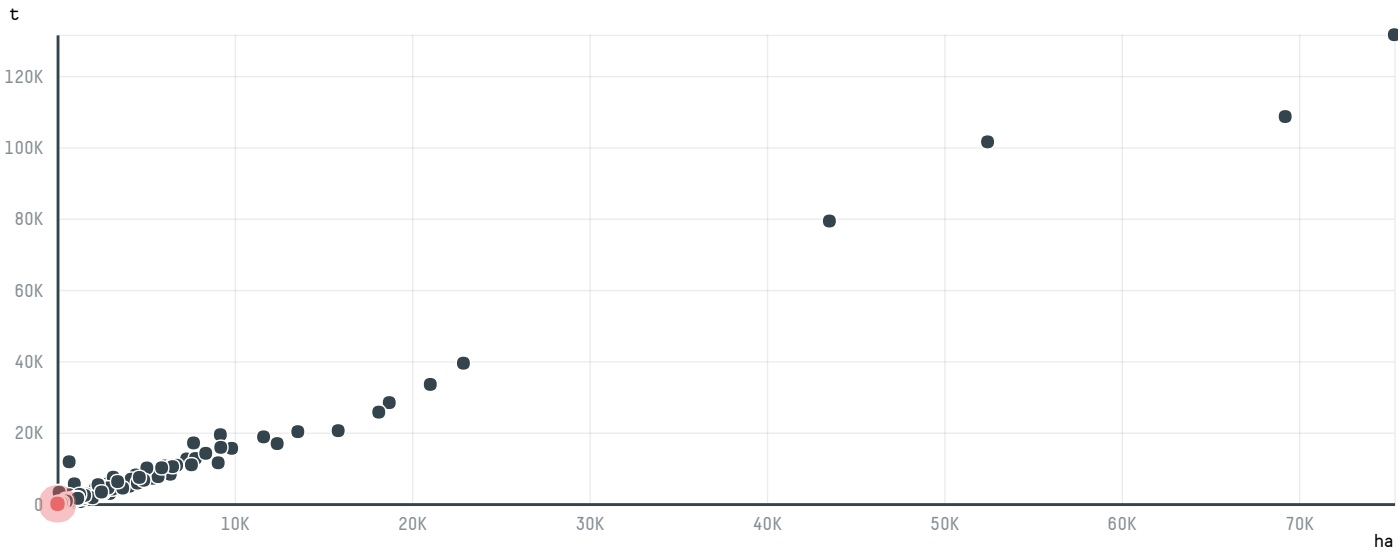

TOP DESTINATION COUNTRIES OF COFFEE IMPORTED BY MUHIEDDINI HAMMOUD AND SONS CO. (S-29934-BA - 112 S:

Legend: N/A, <5K, >5K, >100K, >300K, >1M

COMPARING COMPANIES IMPORTING COFFEE FROM BRAZIL IN 2017

Trase is a partnership between