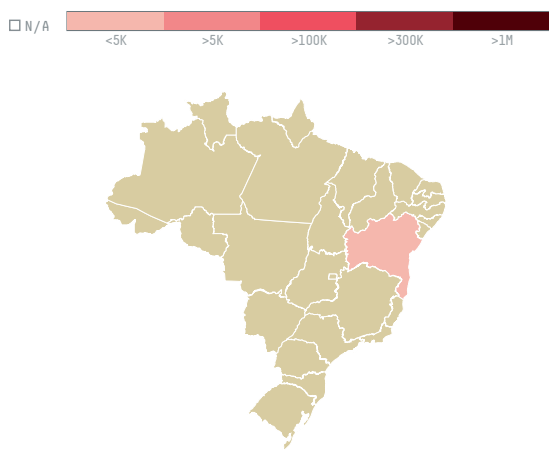

trase

MUHIEDDINI HAMMOUD AND SONS CO. (S-29934-BA - 112 S

ACTIVITY: **Importer**
COMMODITY: **Coffee**
COUNTRY: **Brazil**
YEAR: **2017**

MUHIEDDINI HAMMOUD AND SONS CO. (S-29934-BA - 112 S was the 1351st largest importer of coffee from BRAZIL in 2017, accounting for 7 tons. As an importer, MUHIEDDINI HAMMOUD AND SONS CO. (S-29934-BA - 112 S sources from 1 municipalities, or 0% of the coffee production municipalities. The main destination of the coffee imported by MUHIEDDINI HAMMOUD AND SONS CO. (S-29934-BA - 112 S is LEBANON, accounting for 100% of the total.

TOP DESTINATION COUNTRIES OF COFFEE IMPORTED BY MUHIEDDINI HAMMOUD AND SONS CO. (S-29934-BA - 112 S:

Legend: N/A, <5K, >5K, >100K, >300K, >1M

COMPARING COMPANIES IMPORTING COFFEE FROM BRAZIL IN 2017

Trase is a partnership between