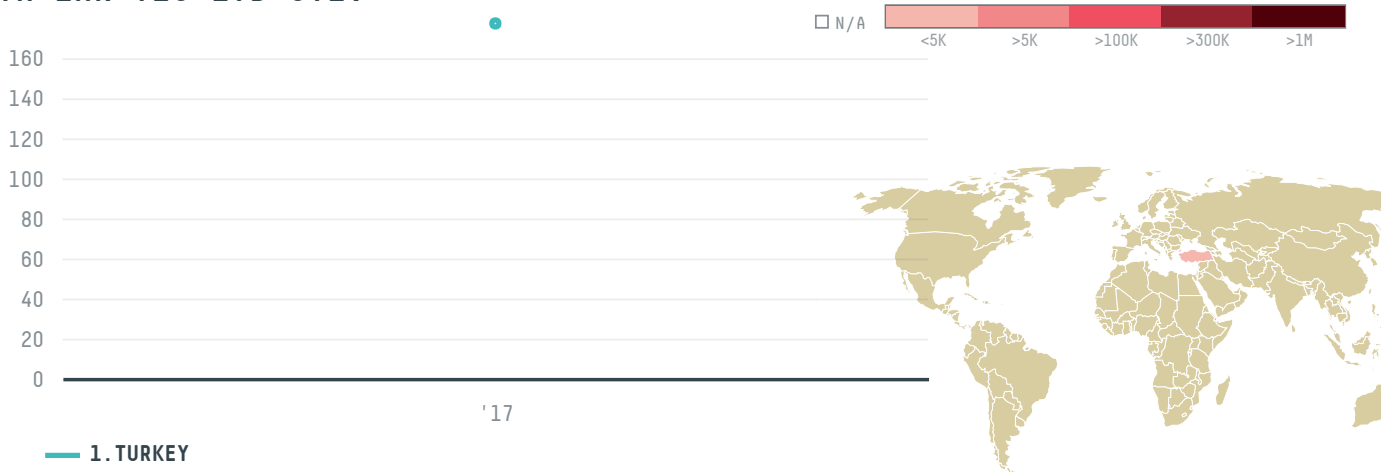

TOP DESTINATION COUNTRIES OF COFFEE IMPORTED BY ALISANOGLU GIDA VE IHT MAD ITH IHR TIC LTD STI:

This website uses cookies to provide you with an improved user experience. By continuing to browse this site, you consent to the use of cookies and similar technologies. Please visit our [privacy policy](#) for further details.

I AGREE