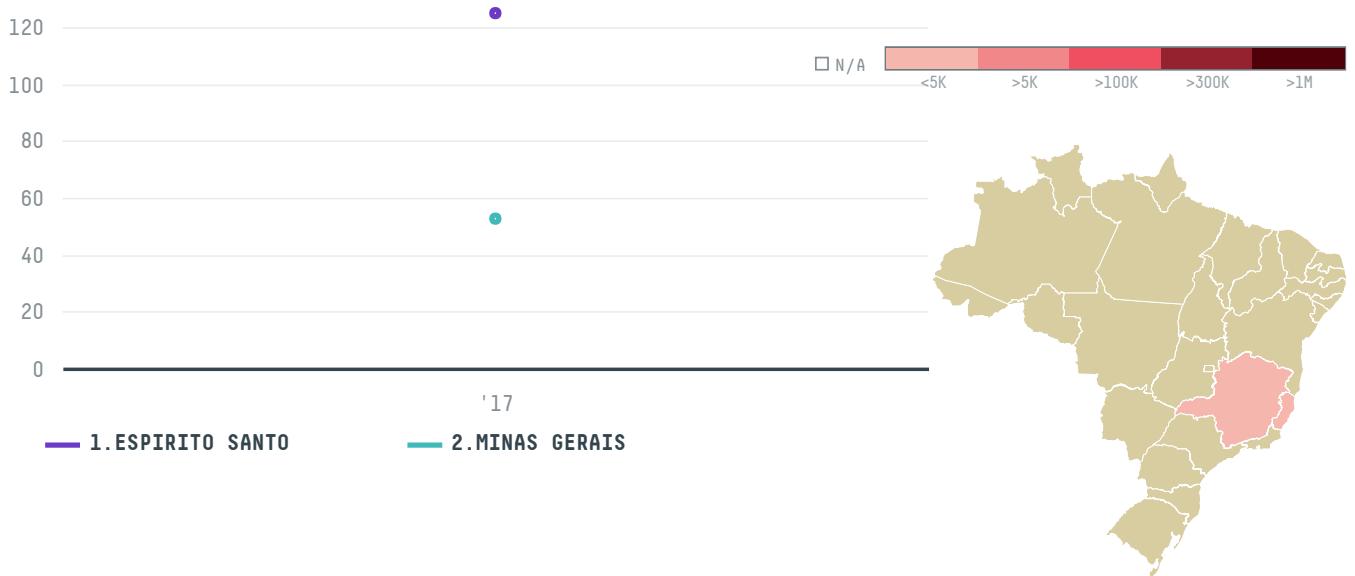

TOP DESTINATION COUNTRIES OF COFFEE IMPORTED BY ALISANOGLU GIDA VE IHT MAD ITH IHR TIC LTD STI:

This website uses cookies to provide you with an improved user experience. By continuing to browse this site, you consent to the use of cookies and similar technologies. Please visit our [privacy policy](#) for further details.

I AGREE