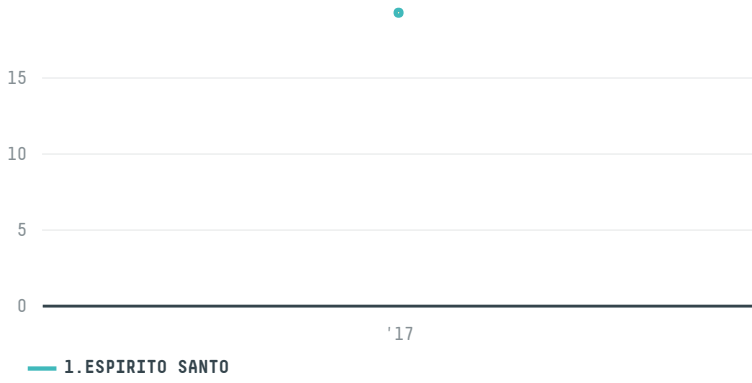

COMPARING COMPANIES IMPORTING COFFEE FROM BRAZIL IN 2017

Trase is a partnership between

In collaboration with

and many other organizations and individuals.

Donors

[Terms of Use](#) · [Privacy policy](#) · [Cookie policy](#) · [Contact us](#)

This website uses cookies to provide you with an improved user experience. By continuing to browse this site, you consent to the use of cookies and similar technologies. Please visit our [privacy policy](#) for further details.

I AGREE