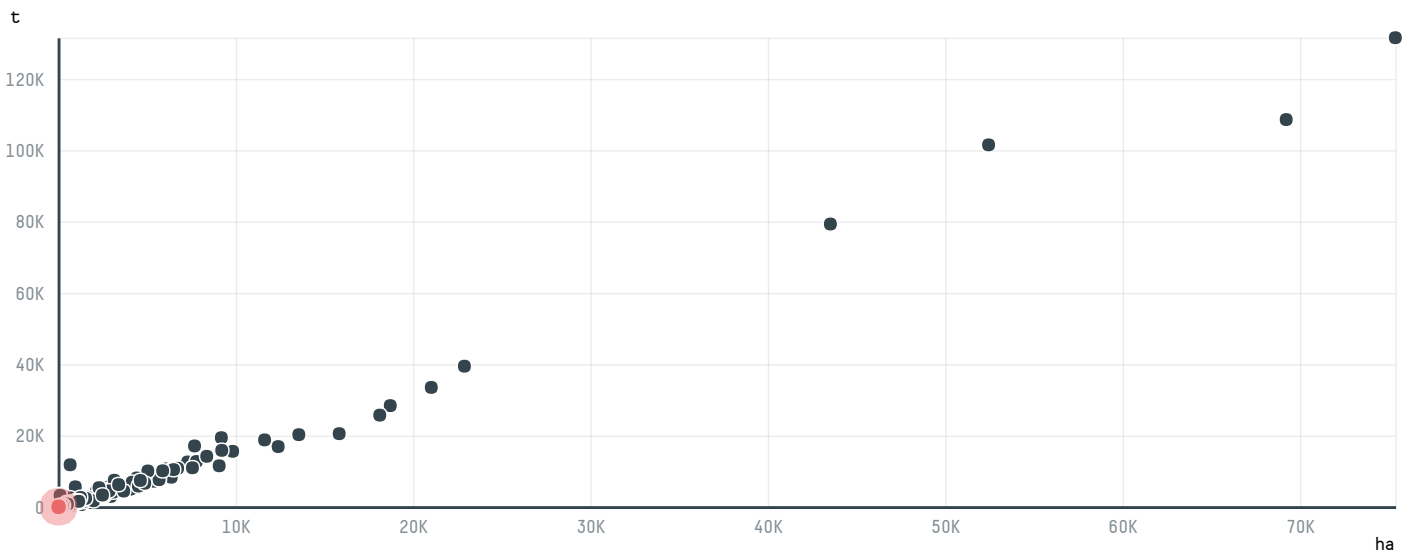

### TOP DESTINATION COUNTRIES OF COFFEE IMPORTED BY CAFE ADNAN ESTEITIEH BROTHERS:

□ N/A      <5K      >5K      >100K      >300K      >1M

**COMPARING COMPANIES IMPORTING COFFEE FROM BRAZIL IN 2017**

Trase is a partnership between