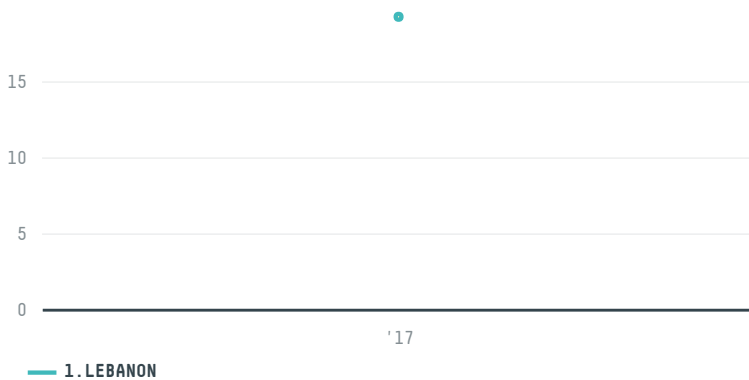

TOP DESTINATION COUNTRIES OF COFFEE IMPORTED BY CAFE ADNAN ESTEITIEH BROTHERS: