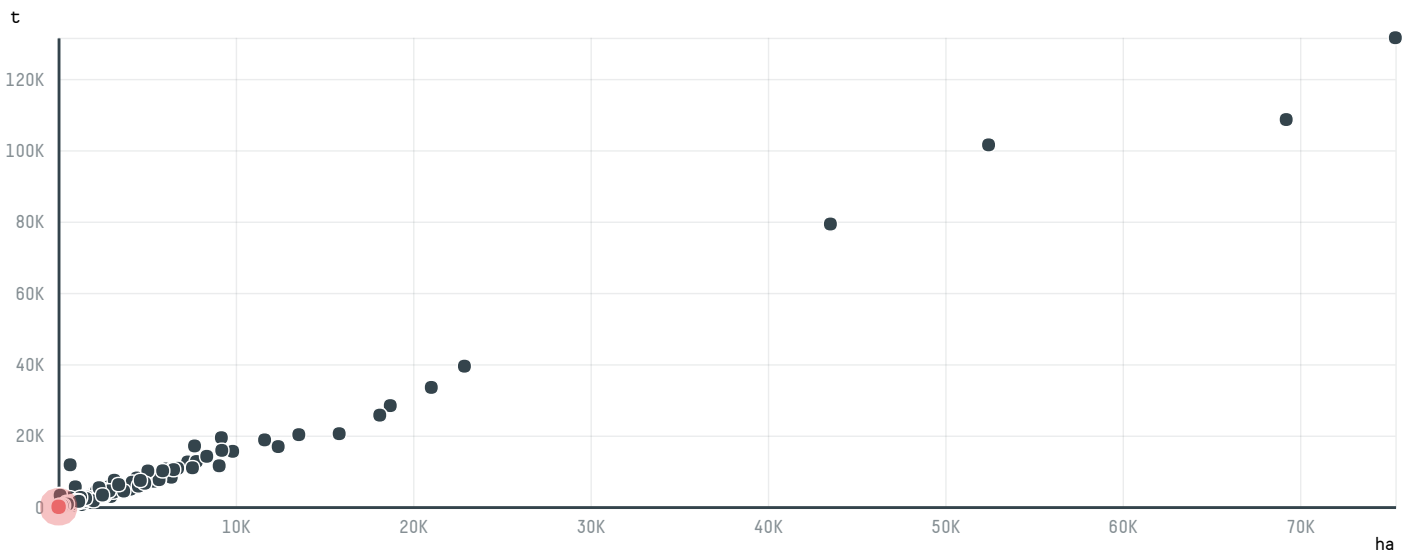

COMPARING COMPANIES IMPORTING COFFEE FROM BRAZIL IN 2017

Trase is a partnership between

In collaboration with

and many other organizations and individuals.

Donors

[Terms of Use](#) · [Privacy policy](#) · [Cookie policy](#) · [Contact us](#)

This website uses cookies to provide you with an improved user experience. By continuing to browse this site, you consent to the use of cookies and similar technologies. Please visit our [privacy policy](#) for further details.

I AGREE