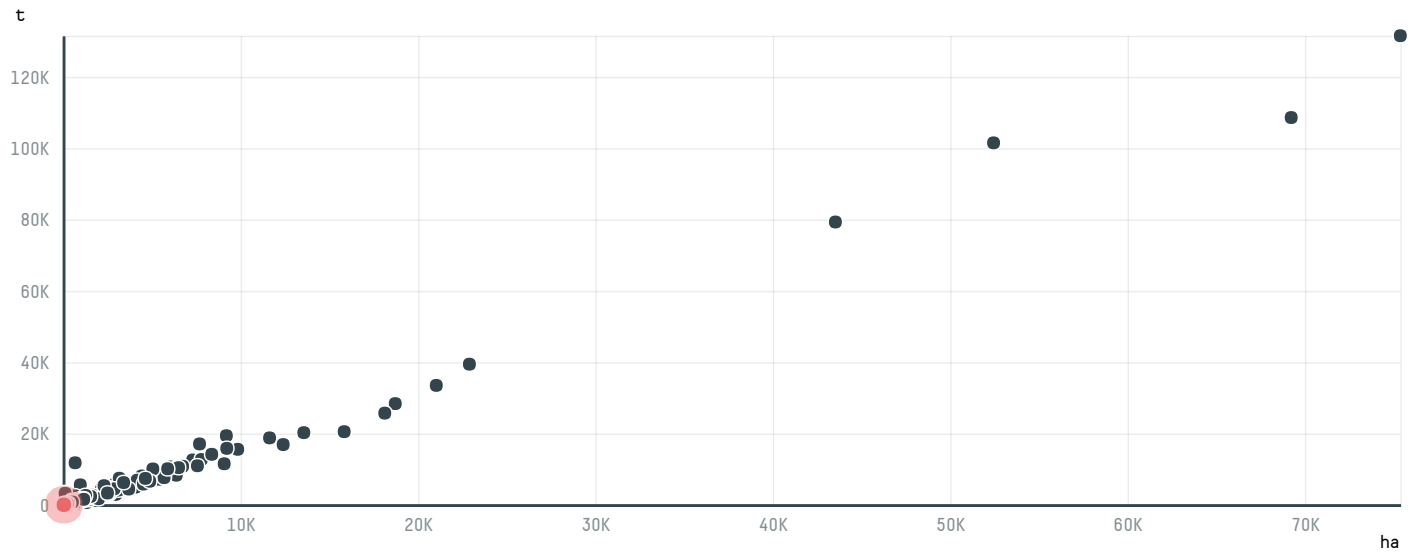

trase

ANORKA FOOD INDUSTRIES L.L.C

ACTIVITY: **Importer**
COMMODITY: **Coffee**
COUNTRY: **Brazil**
YEAR: **2017**

ANORKA FOOD INDUSTRIES L.L.C was the 1092nd largest importer of coffee from BRAZIL in 2017, accounting for 26 tons. As an importer, ANORKA FOOD INDUSTRIES L.L.C sources from 1 municipalities, or 0% of the coffee production municipalities. The main destination of the coffee imported by ANORKA FOOD INDUSTRIES L.L.C is UNITED ARAB EMIRATES, accounting for 100% of the total.

TOP DESTINATION COUNTRIES OF COFFEE IMPORTED BY ANORKA FOOD INDUSTRIES L.L.C:

COMPARING COMPANIES IMPORTING COFFEE FROM BRAZIL IN 2017

Trase is a partnership between

In collaboration with

and many other organizations and individuals.