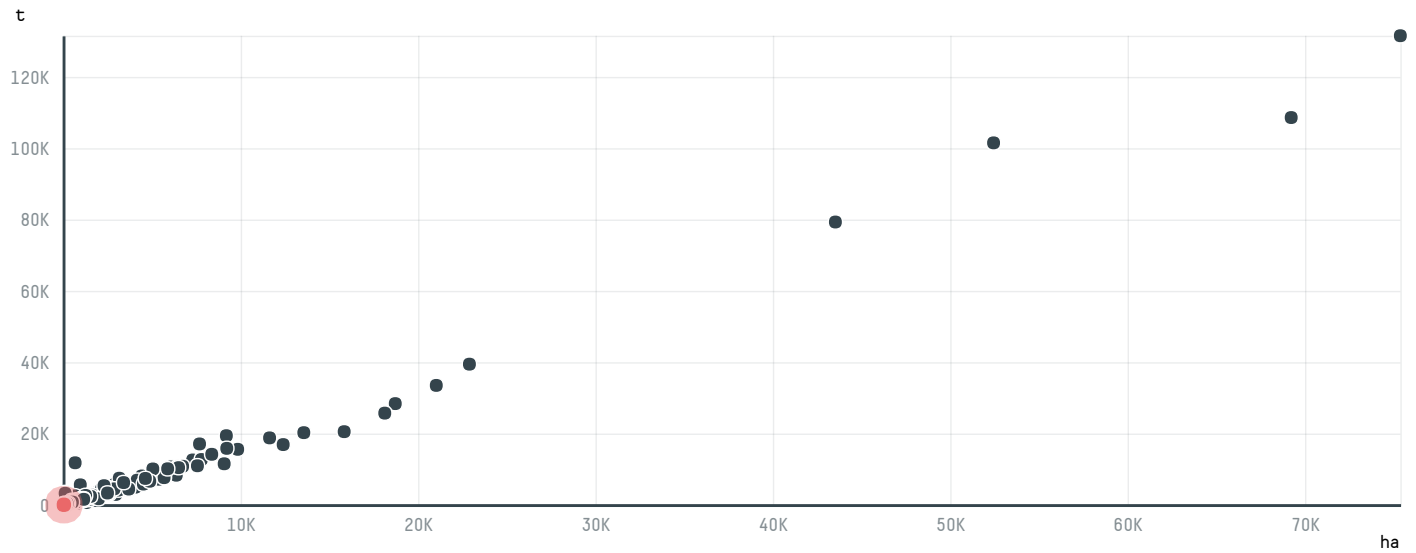

trase

ANORKA FOOD INDUSTRIES L L C

ACTIVITY: **Importer**
COMMODITY: **Coffee**
COUNTRY: **Brazil**
YEAR: **2017**

ANORKA FOOD INDUSTRIES L L C was the 1095th largest importer of coffee from BRAZIL in 2017, accounting for 26 tons. As an importer, ANORKA FOOD INDUSTRIES L L C sources from 1 municipalities, or 0% of the coffee production municipalities. The main destination of the coffee imported by ANORKA FOOD INDUSTRIES L L C is UNITED ARAB EMIRATES, accounting for 100% of the total.

TOP DESTINATION COUNTRIES OF COFFEE IMPORTED BY ANORKA FOOD INDUSTRIES L L C:

COMPARING COMPANIES IMPORTING COFFEE FROM BRAZIL IN 2017

Trase is a partnership between

In collaboration with

and many other organizations and individuals.