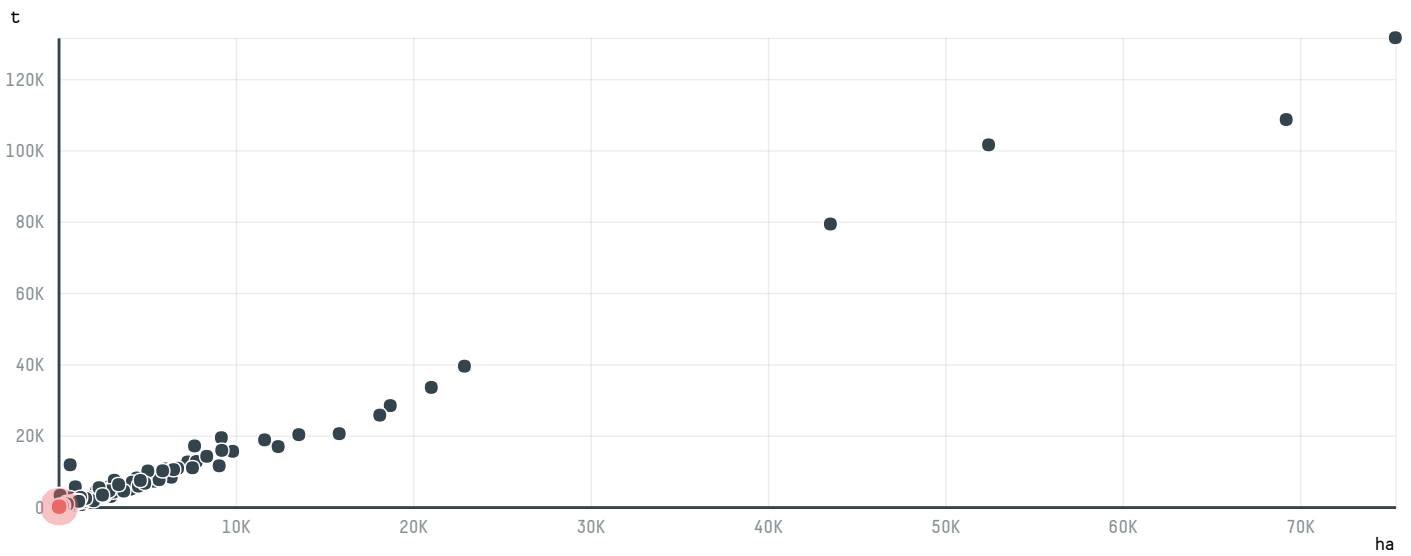

COMPARING COMPANIES IMPORTING COFFEE FROM BRAZIL IN 2017

Trase is a partnership between

In collaboration with

and many other organizations and individuals.

Donors

[Terms of Use](#) · [Privacy policy](#) · [Cookie policy](#) · [Contact us](#)

This website uses cookies to provide you with an improved user experience. By continuing to browse this site, you consent to the use of cookies and similar technologies. Please visit our [privacy policy](#) for further details.

I AGREE