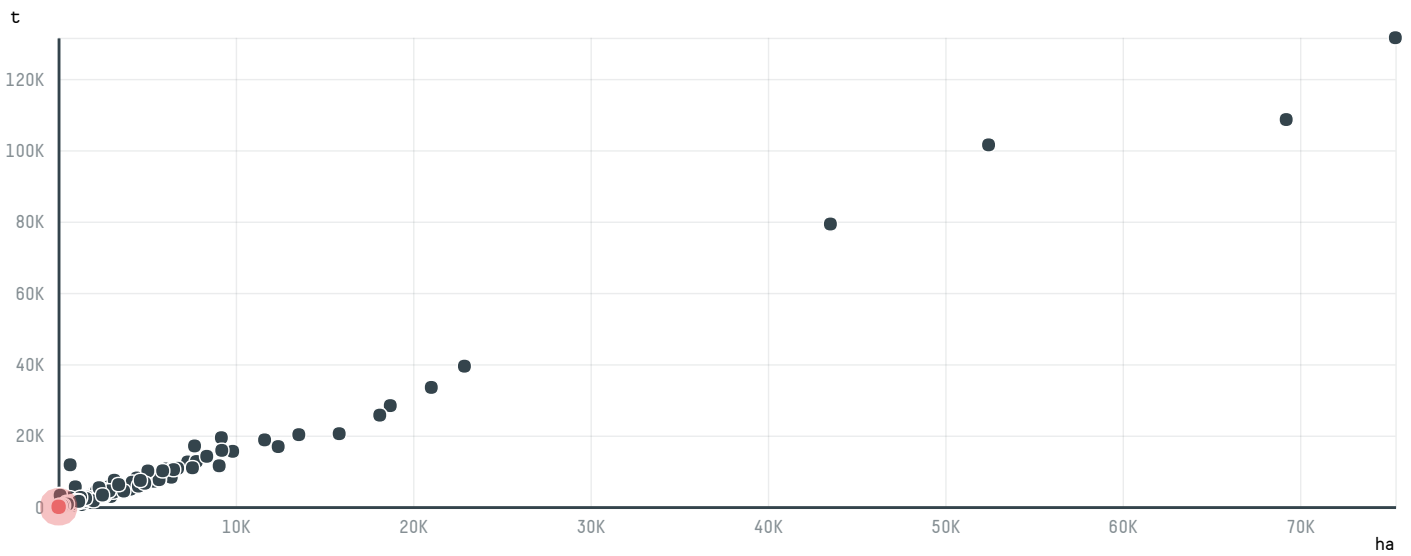

trase

MRC KAFE RESTAURANT INSAAT

ACTIVITY COMMODITY COUNTRY YEAR
Importer **Coffee** **Brazil** **2017**

MRC KAFE RESTAURANT INSAAT was the 1193rd largest importer of coffee from BRAZIL in 2017, accounting for 19 tons. As an importer, MRC KAFE RESTAURANT INSAAT sources from 2 municipalities, or 0% of the coffee production municipalities. The main destination of the coffee imported by MRC KAFE RESTAURANT INSAAT is TURKEY, accounting for 100% of the total.

TOP DESTINATION COUNTRIES OF COFFEE IMPORTED BY MRC KAFE RESTAURANT INSAAT:

□ N/A

<5K >5K >100K >300K >1M

COMPARING COMPANIES IMPORTING COFFEE FROM BRAZIL IN 2017

Trase is a partnership between

In collaboration with