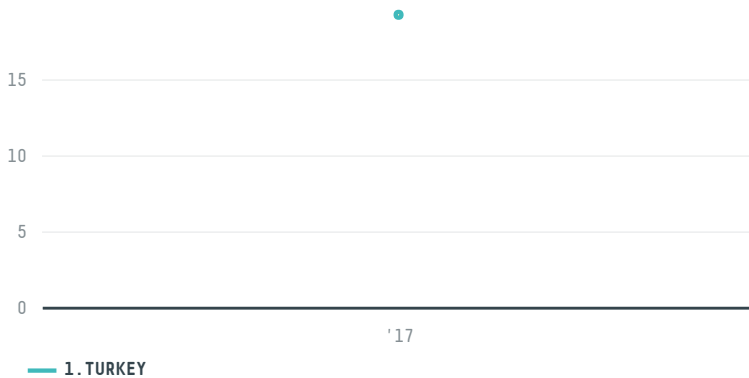

TOP DESTINATION COUNTRIES OF COFFEE IMPORTED BY MRC KAFE RESTAURANT INSAAT: