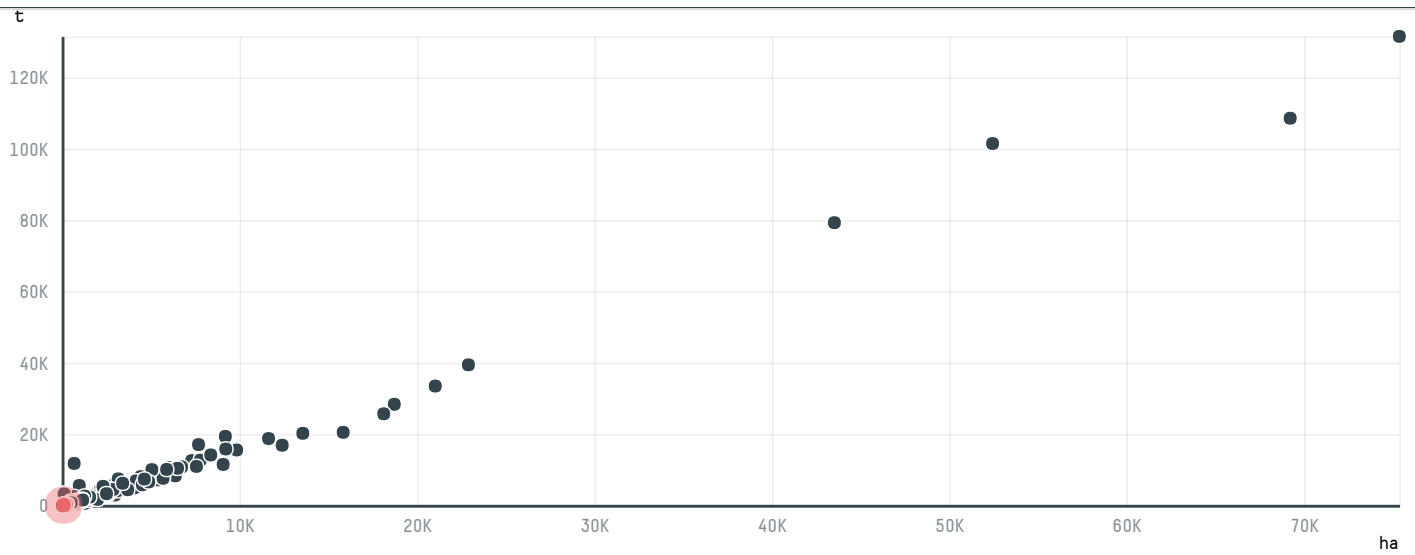

# trase

## FN ELIAN DMCC

ACTIVITY: **Importer**  
COMMODITY: **Coffee**  
COUNTRY: **Brazil**  
YEAR: **2017**

FN ELIAN DMCC was the 684th largest importer of coffee from BRAZIL in 2017, accounting for 106 tons. As an importer, FN ELIAN DMCC sources from 1 municipalities, or 0% of the coffee production municipalities. The main destination of the coffee imported by FN ELIAN DMCC is SYRIA, accounting for 100% of the total.

### TOP DESTINATION COUNTRIES OF COFFEE IMPORTED BY FN ELIAN DMCC:

Trase is a partnership between

In collaboration with

and many other organizations and individuals.

Donors

[Terms of Use](#) · [Privacy policy](#) · [Cookie policy](#) · [Contact us](#)