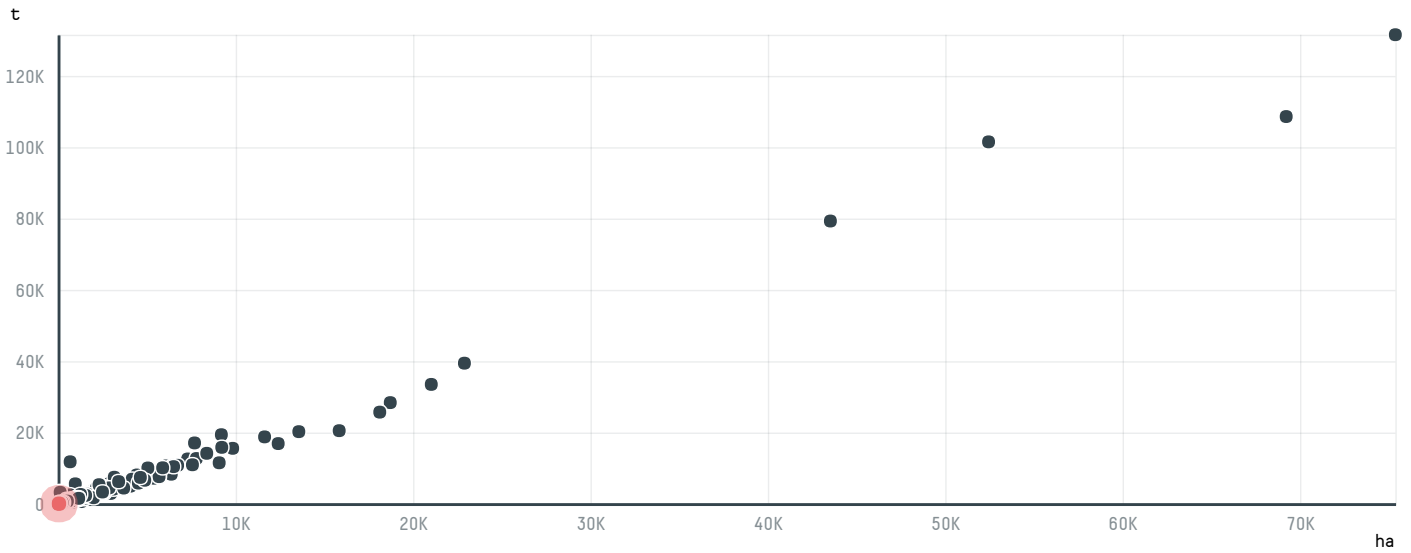

trase

BILGU TURIZIM TASIMACILIK VE DIS TIC

ACTIVITY COMMODITY COUNTRY YEAR
Importer **Coffee** **Brazil** **2017**

BILGU TURIZIM TASIMACILIK VE DIS TIC was the 915th largest importer of coffee from BRAZIL in 2017, accounting for 53 tons. As an importer, BILGU TURIZIM TASIMACILIK VE DIS TIC sources from 1 municipalities, or 0% of the coffee production municipalities. The main destination of the coffee imported by BILGU TURIZIM TASIMACILIK VE DIS TIC is SYRIA, accounting for 100% of the total.

TOP DESTINATION COUNTRIES OF COFFEE IMPORTED BY BILGU TURIZIM TASIMACILIK VE DIS TIC:

COMPARING COMPANIES IMPORTING COFFEE FROM BRAZIL IN 2017

Trase is a partnership between

In collaboration with

and many other organizations and individuals.