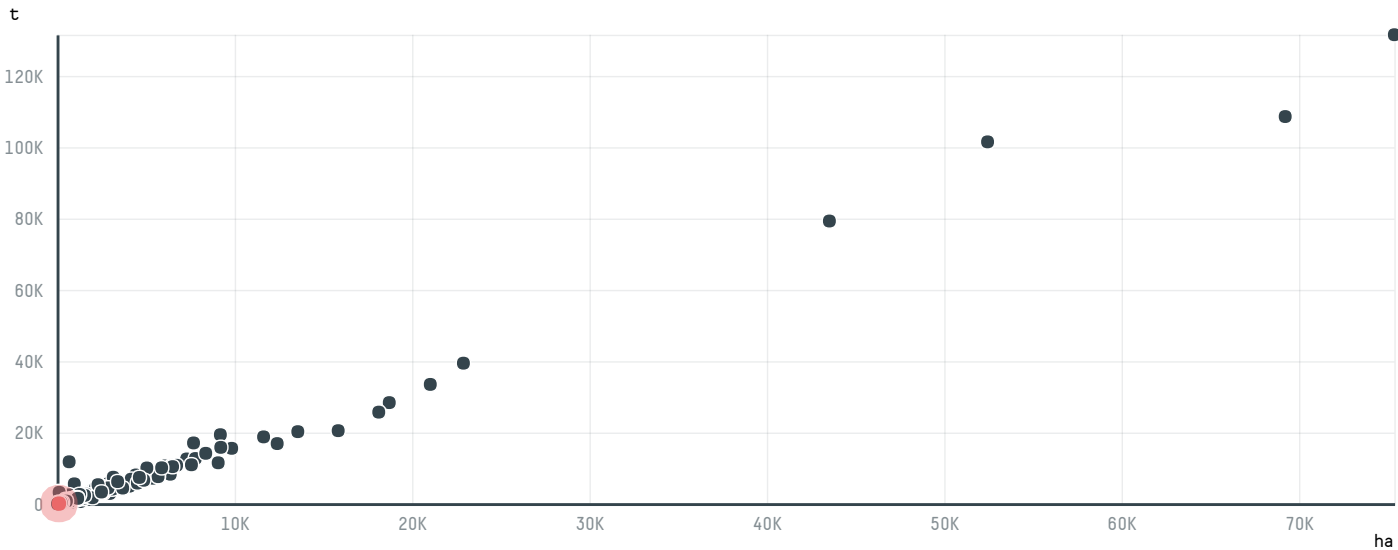

trase

HESHAM ALI DIAB AL-ZOUBI & PARTNERS CO.

ACTIVITY	COMMODITY	COUNTRY	YEAR
Importer	Coffee	Brazil	2017

HESHAM ALI DIAB AL-ZOUBI & PARTNERS CO. was the 786th largest importer of coffee from BRAZIL in 2017, accounting for 77 tons. As an importer, HESHAM ALI DIAB AL-ZOUBI & PARTNERS CO. sources from 1 municipalities, or 0% of the coffee production municipalities. The main destination of the coffee imported by HESHAM ALI DIAB AL-ZOUBI & PARTNERS CO. is JORDAN, accounting for 100% of the total.

TOP DESTINATION COUNTRIES OF COFFEE IMPORTED BY HESHAM ALI DIAB AL-ZOUBI & PARTNERS CO.:

COMPARING COMPANIES IMPORTING COFFEE FROM BRAZIL IN 2017

Trase is a partnership between

In collaboration with

and many other organizations and individuals.