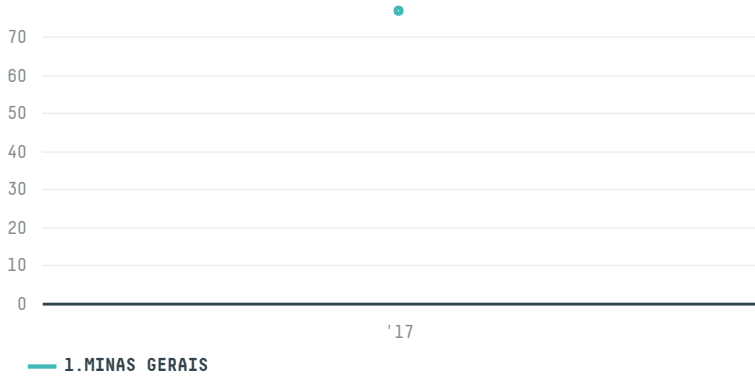

COMPARING COMPANIES IMPORTING COFFEE FROM BRAZIL IN 2017

Trase is a partnership between

In collaboration with

and many other organizations and individuals.

Donors

[Terms of Use](#) · [Privacy policy](#) · [Cookie policy](#) · [Contact us](#)

This website uses cookies to provide you with an improved user experience. By continuing to browse this site, you consent to the use of cookies and similar technologies. Please visit our [privacy policy](#) for further details.

I AGREE