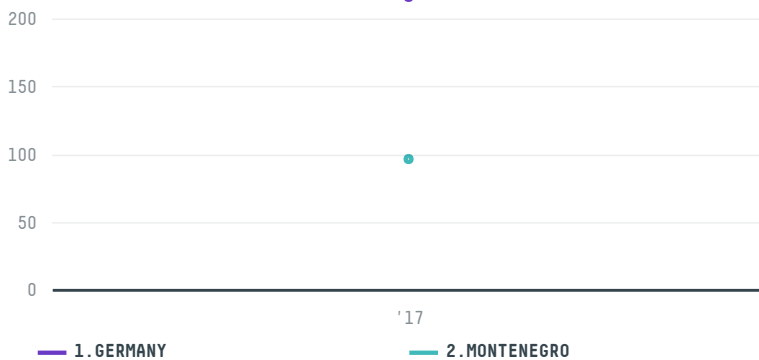

TOP DESTINATION COUNTRIES OF COFFEE IMPORTED BY TRISTAO TRADING (PANAMA) S A: