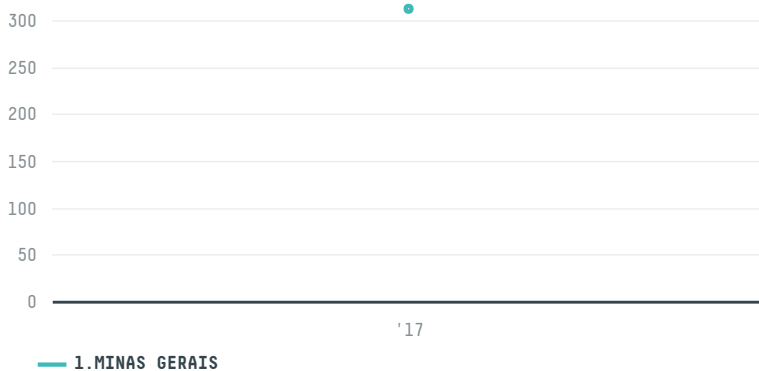

TOP DESTINATION COUNTRIES OF COFFEE IMPORTED BY TRISTAO TRADING (PANAMA) S A: