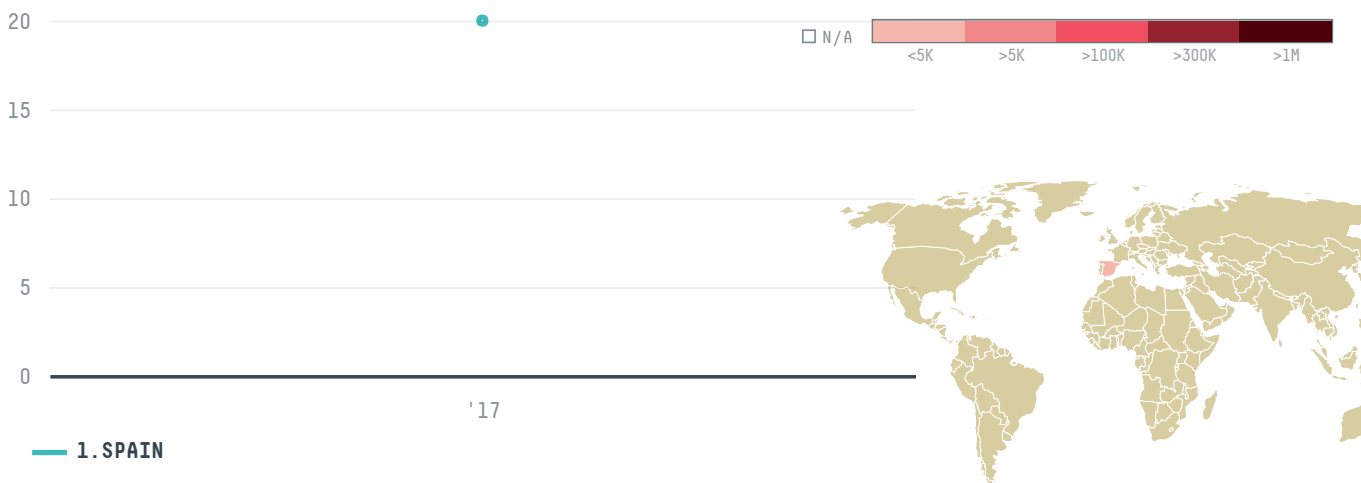

TOP DESTINATION COUNTRIES OF COFFEE IMPORTED BY IBERICA IMPORT SL:

This website uses cookies to provide you with an improved user experience. By continuing to browse this site, you consent to the use of cookies and similar technologies. Please visit our [privacy policy](#) for further details.

I AGREE