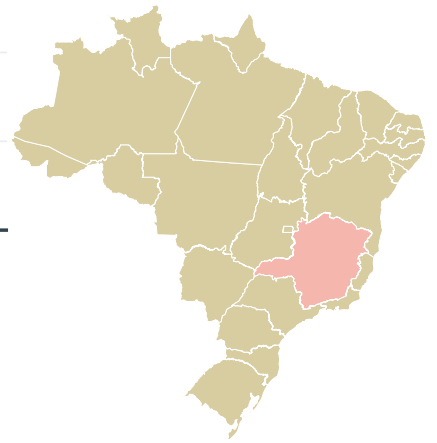

Trase is a partnership between

In collaboration with

and many other organizations

Donors

This website uses cookies to provide you with an improved user experience. By continuing to browse this site, you consent to the use of cookies and similar technologies. Please visit our [privacy policy](#) for further details.

I AGREE