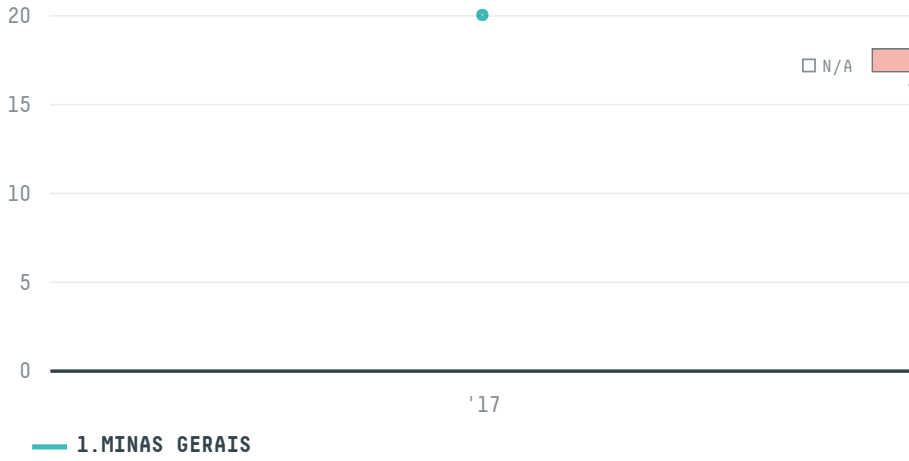

Trase is a partnership between

In collaboration with

and many other organizations

Donors

This website uses cookies to provide you with an improved user experience. By continuing to browse this site, you consent to the use of cookies and similar technologies. Please visit our [privacy policy](#) for further details.

I AGREE