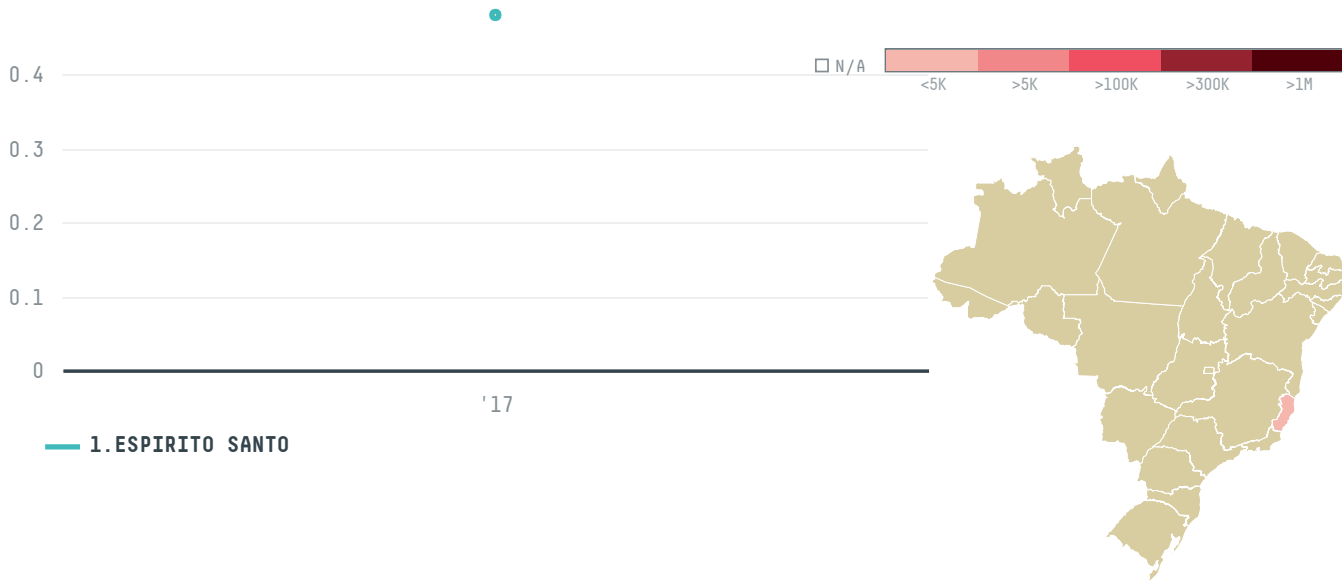

Trase is a partnership between

In collaboration with

and many other organizations

Donors

This website uses cookies to provide you with an improved user experience. By continuing to browse this site, you consent to the use of cookies and similar technologies. Please visit our [privacy policy](#) for further details.

I AGREE