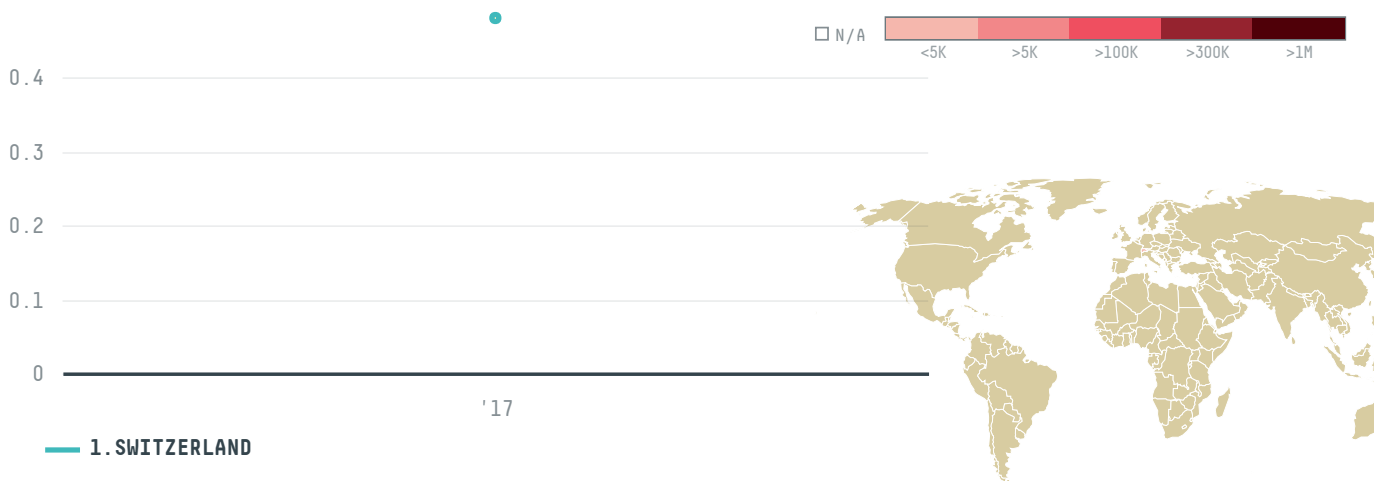

trase

NESTEC S.A.

ACTIVITY: **Importer**
COMMODITY: **Coffee**
COUNTRY: **Brazil**

YEAR:
2017

NESTEC S.A. was the 1429th largest importer of coffee from BRAZIL in 2017, accounting for 0 tons. As an importer, NESTEC S.A. sources from 1 municipalities, or 0% of the coffee production municipalities. The main destination of the coffee imported by NESTEC S.A. is SWITZERLAND, accounting for 100% of the total.

TOP DESTINATION COUNTRIES OF COFFEE IMPORTED BY NESTEC S.A.:

This website uses cookies to provide you with an improved user experience. By continuing to browse this site, you consent to the use of cookies and similar technologies. Please visit our [privacy policy](#) for further details.