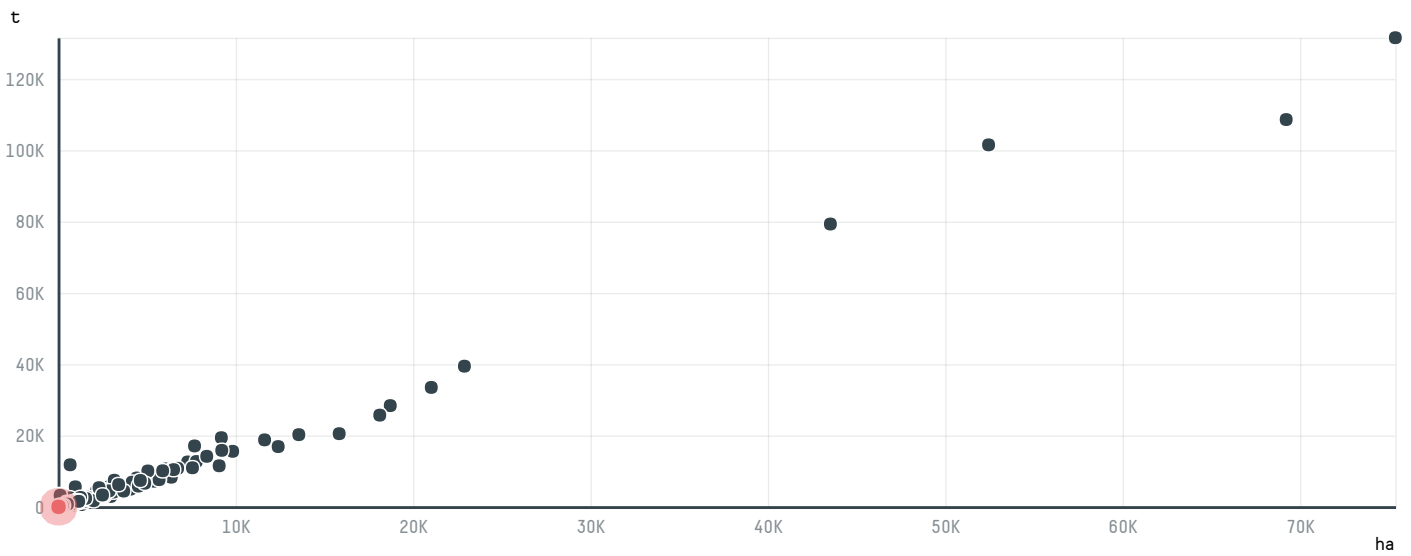

trase

THE SERENGETI TRADING COMPANY (VG 118 17)

ACTIVITY: **Importer** COMMODITY: **Coffee** COUNTRY: **Brazil** YEAR: **2017**

THE SERENGETI TRADING COMPANY (VG 118 17) was the 1200th largest importer of coffee from BRAZIL in 2017, accounting for 19 tons. As an importer, THE SERENGETI TRADING COMPANY (VG 118 17) sources from 1 municipalities, or 0% of the coffee production municipalities. The main destination of the coffee imported by THE SERENGETI TRADING COMPANY (VG 118 17) is UNITED STATES, accounting for 100% of the total.

TOP DESTINATION COUNTRIES OF COFFEE IMPORTED BY THE SERENGETI TRADING COMPANY (VG 118 17):

□ N/A

<5K >5K >100K >300K >1M

COMPARING COMPANIES IMPORTING COFFEE FROM BRAZIL IN 2017

Trase is a partnership between