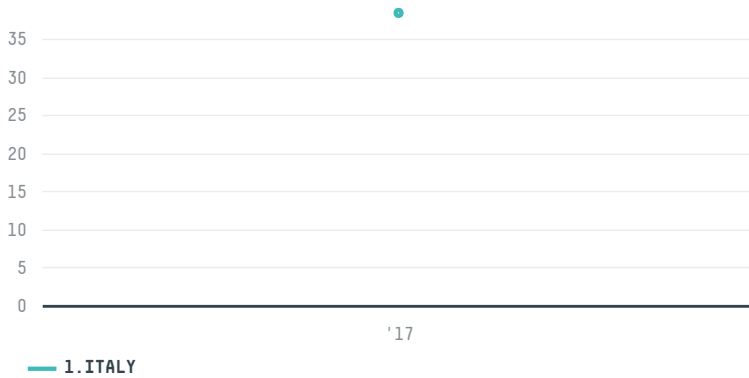

TOP DESTINATION COUNTRIES OF COFFEE IMPORTED BY BLASER TRADING AG (VG 053 17):