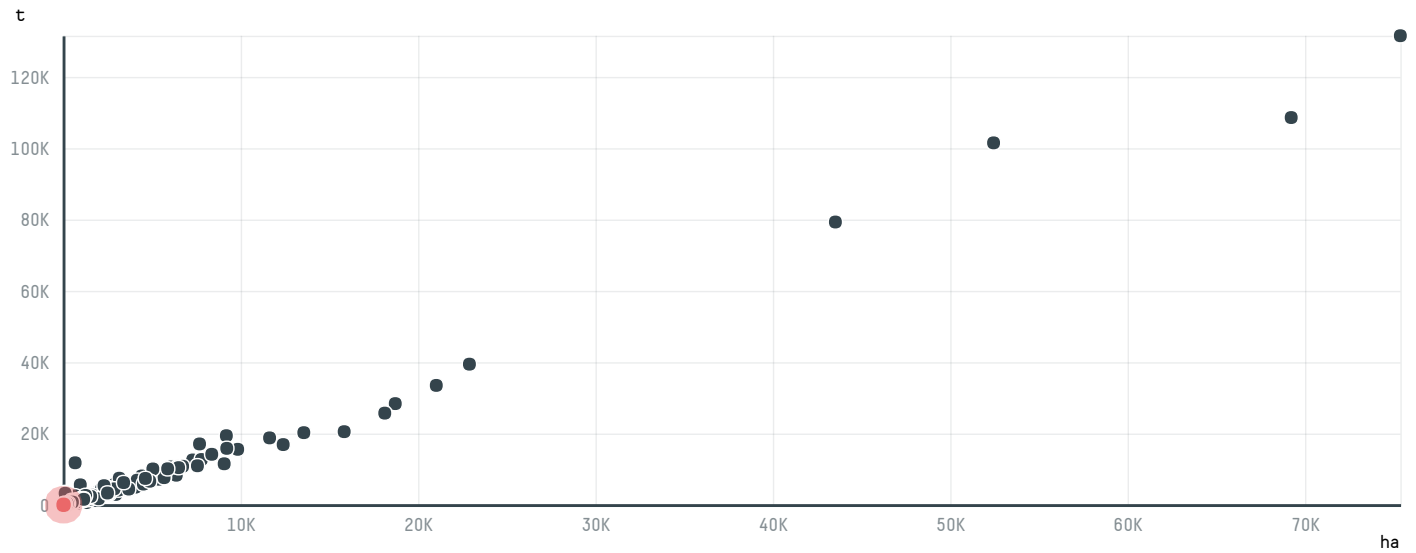

COMPARING COMPANIES IMPORTING COFFEE FROM BRAZIL IN 2017

Trase is a partnership between

In collaboration with

and many other organizations and individuals.

Donors

[Terms of Use](#) · [Privacy policy](#) · [Cookie policy](#) · [Contact us](#)