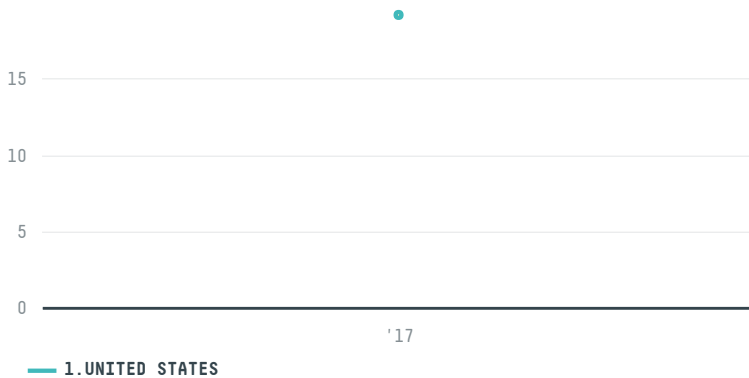

TOP DESTINATION COUNTRIES OF COFFEE IMPORTED BY MAROLO COFFEE CURATORS LLC: