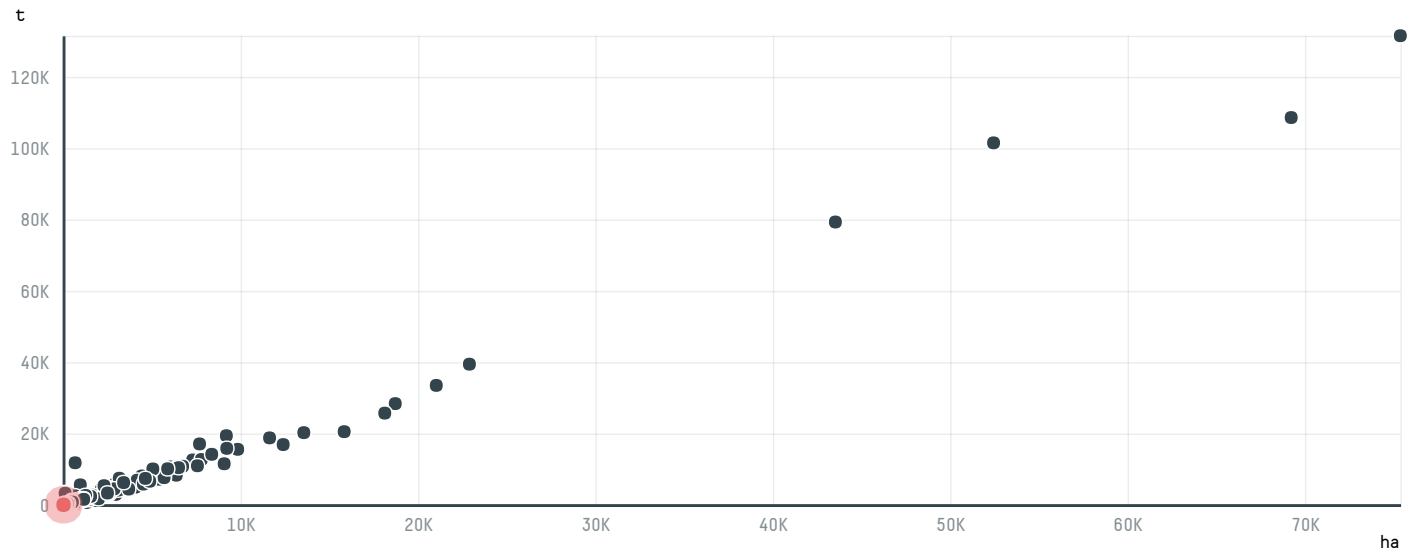

trase

MAROLO COFFEE CURATORS LLC

ACTIVITY COMMODITY COUNTRY YEAR
Importer **Coffee** **Brazil** **2017**

MAROLO COFFEE CURATORS LLC was the 1208th largest importer of coffee from BRAZIL in 2017, accounting for 19 tons. As an importer, MAROLO COFFEE CURATORS LLC sources from 1 municipalities, or 0% of the coffee production municipalities. The main destination of the coffee imported by MAROLO COFFEE CURATORS LLC is UNITED STATES, accounting for 100% of the total.

TOP DESTINATION COUNTRIES OF COFFEE IMPORTED BY MAROLO COFFEE CURATORS LLC:

COMPARING COMPANIES IMPORTING COFFEE FROM BRAZIL IN 2017

Trase is a partnership between

In collaboration with

and many other organizations and individuals.