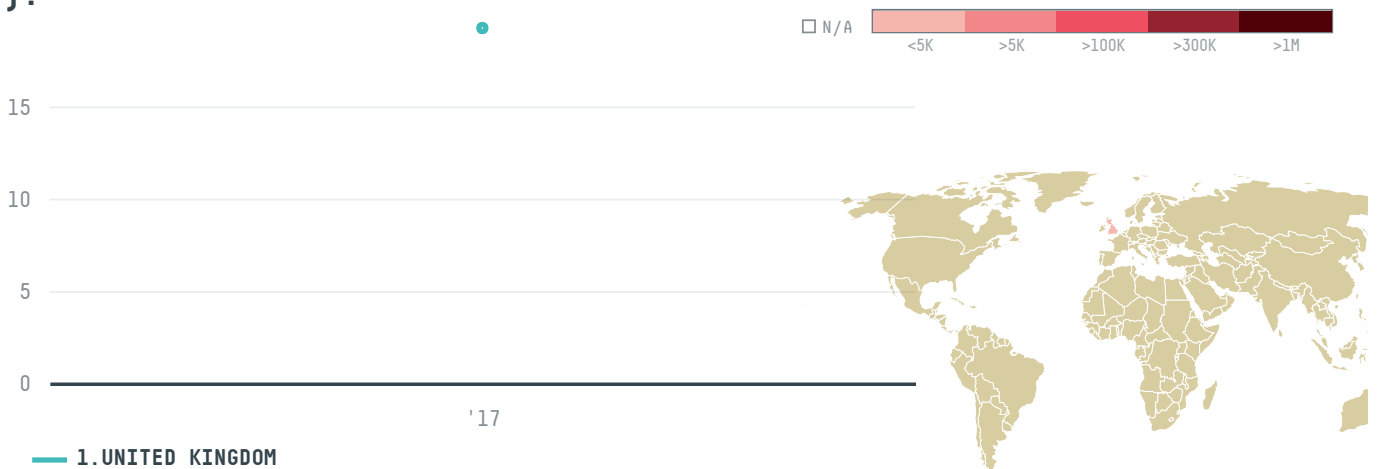

TOP DESTINATION COUNTRIES OF COFFEE IMPORTED BY MERCANTA LIMITED (CC 045 17):

This website uses cookies to provide you with an improved user experience. By continuing to browse this site, you consent to the use of cookies and similar technologies. Please visit our [privacy policy](#) for further details.

I AGREE