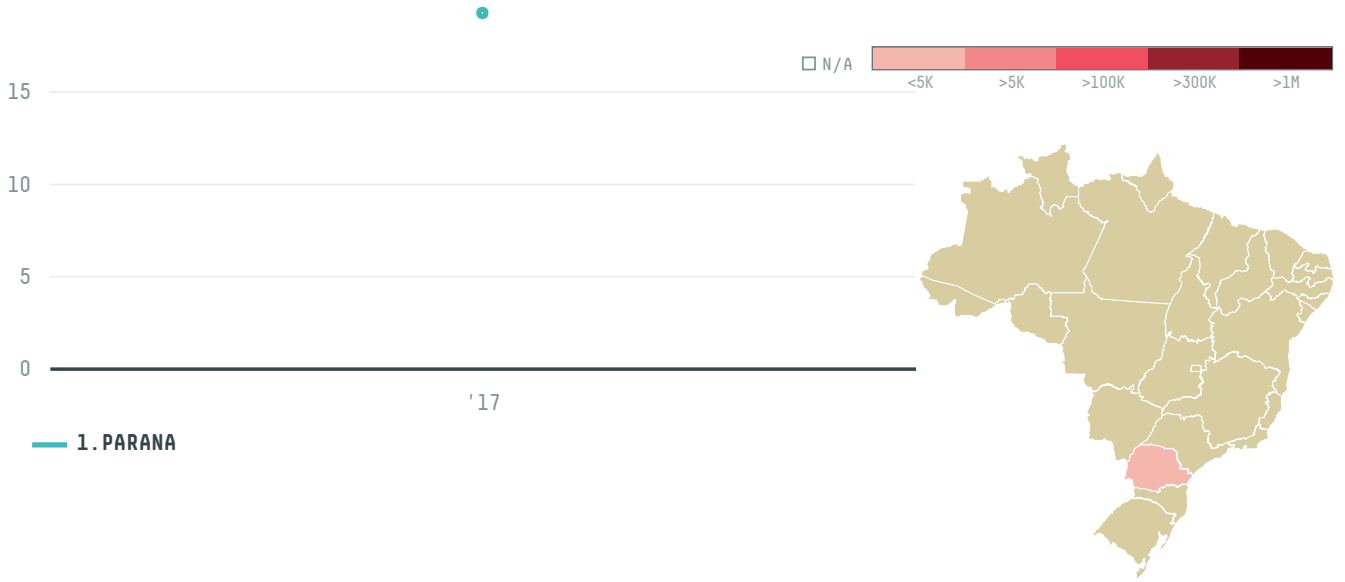

Trase is a partnership between

In collaboration with

and many other organizations

Donors

This website uses cookies to provide you with an improved user experience. By continuing to browse this site, you consent to the use of cookies and similar technologies. Please visit our [privacy policy](#) for further details.

I AGREE