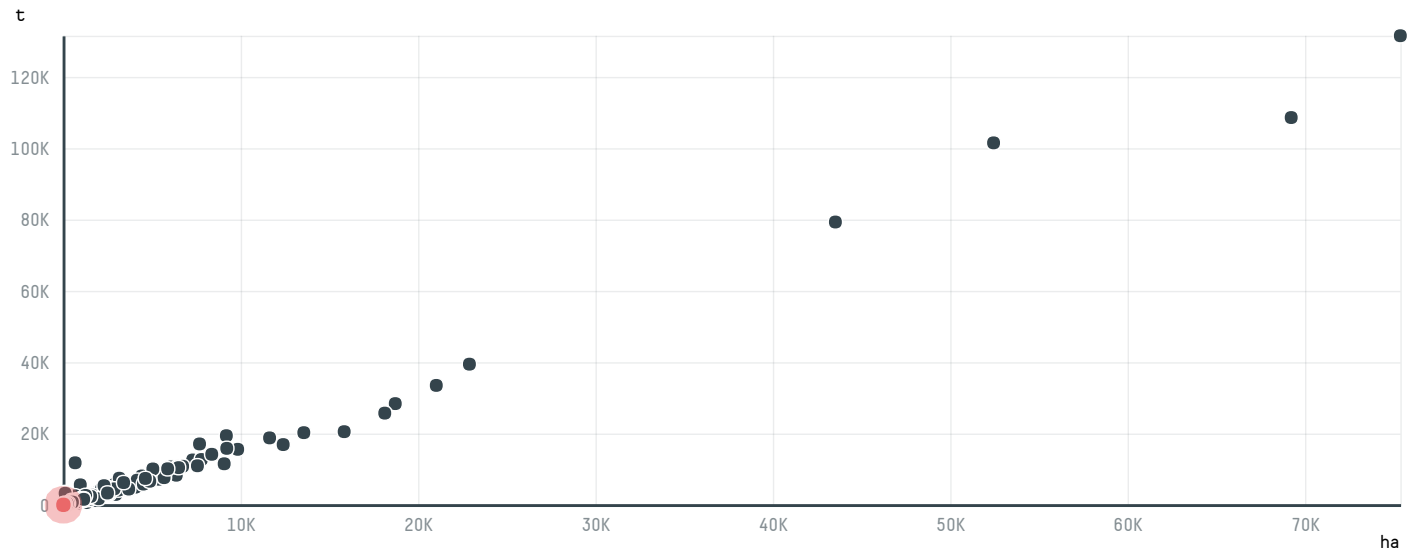

COMPARING COMPANIES IMPORTING COFFEE FROM BRAZIL IN 2017

Trase is a partnership between

In collaboration with

and many other organizations and individuals.

Donors

[Terms of Use](#) · [Privacy policy](#) · [Cookie policy](#) · [Contact us](#)