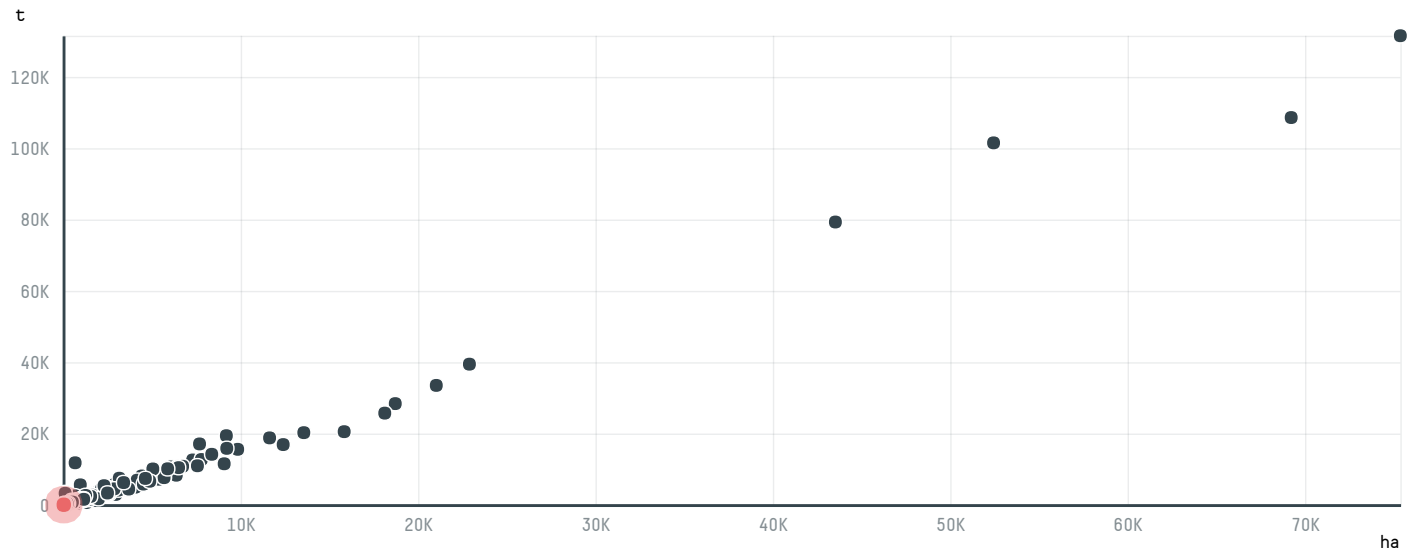

COMPARING COMPANIES IMPORTING COFFEE FROM BRAZIL IN 2017

Trase is a partnership between

In collaboration with

and many other organizations and individuals.

Donors

[Terms of Use](#) · [Privacy policy](#) · [Cookie policy](#) · [Contact us](#)