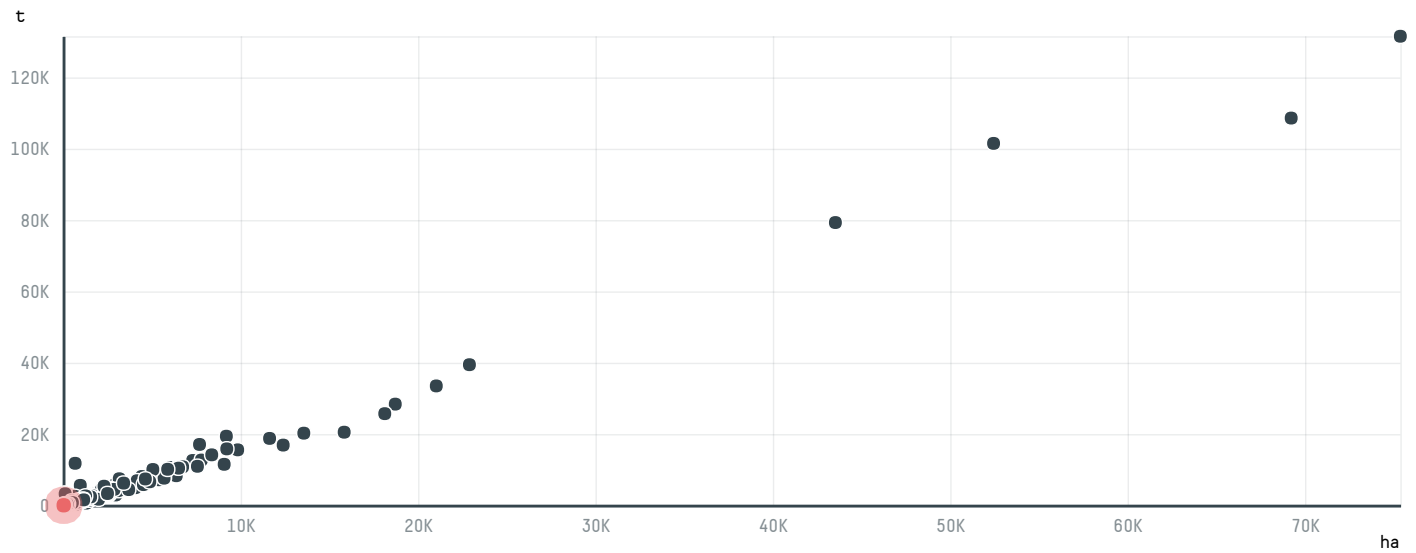

trase

EFICO N.V. (CC-040/17)

ACTIVITY COMMODITY COUNTRY YEAR
Importer **Coffee** **Brazil** **2017**

EFICO N.V. (CC-040/17) was the 1058th largest importer of coffee from BRAZIL in 2017, accounting for 32 tons. As an importer, EFICO N.V. (CC-040/17) sources from 1 municipalities, or 0% of the coffee production municipalities. The main destination of the coffee imported by EFICO N.V. (CC-040/17) is BELGIUM, accounting for 100% of the total.

TOP DESTINATION COUNTRIES OF COFFEE IMPORTED BY EFICO N.V. (CC-040/17):

COMPARING COMPANIES IMPORTING COFFEE FROM BRAZIL IN 2017

Trase is a partnership between

In collaboration with

and many other organizations and individuals.