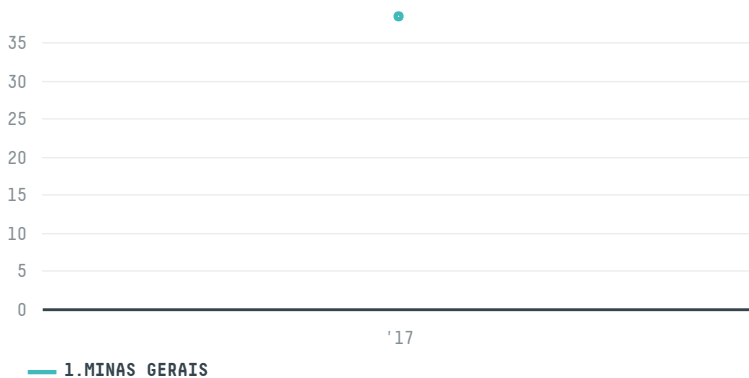

TOP DESTINATION COUNTRIES OF COFFEE IMPORTED BY CAFE CAMPOS ALTOS SRL: