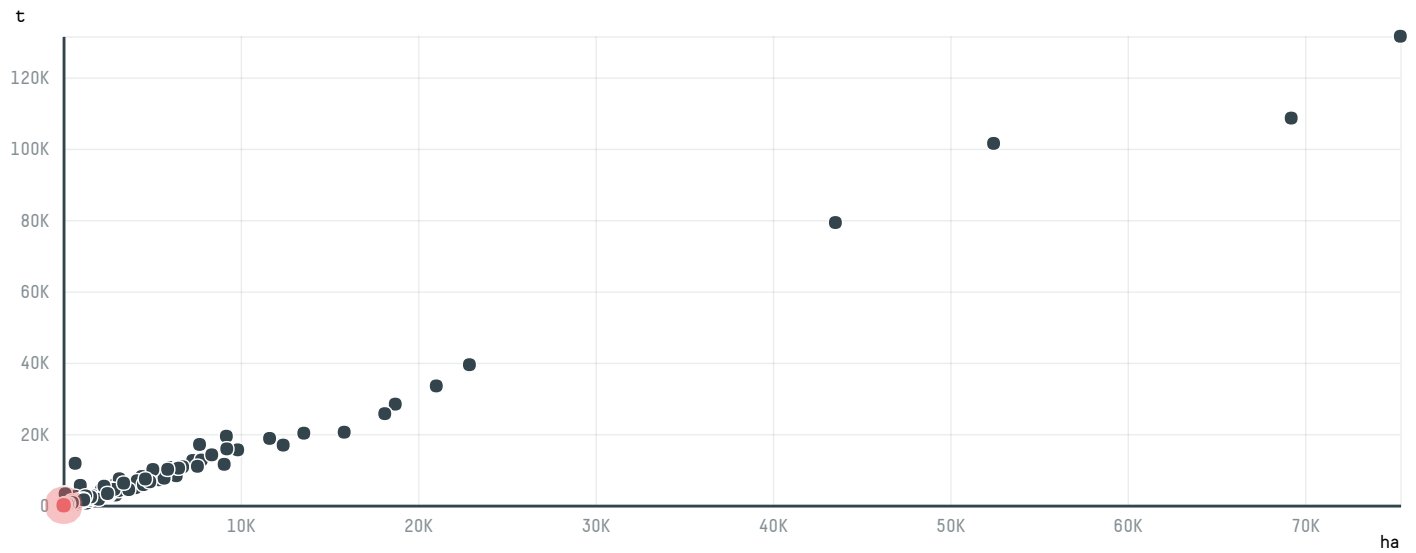

trase

CAFE CAMPOS ALTOS SRL

ACTIVITY: **Importer**
COMMODITY: **Coffee**
COUNTRY: **Brazil**
YEAR: **2017**

CAFE CAMPOS ALTOS SRL was the 1007th largest importer of coffee from BRAZIL in 2017, accounting for 38 tons. As an importer, CAFE CAMPOS ALTOS SRL sources from 1 municipalities, or 0% of the coffee production municipalities. The main destination of the coffee imported by CAFE CAMPOS ALTOS SRL is ARGENTINA, accounting for 100% of the total.

TOP DESTINATION COUNTRIES OF COFFEE IMPORTED BY CAFE CAMPOS ALTOS SRL:

COMPARING COMPANIES IMPORTING COFFEE FROM BRAZIL IN 2017

Trase is a partnership between

In collaboration with

and many other organizations and individuals.