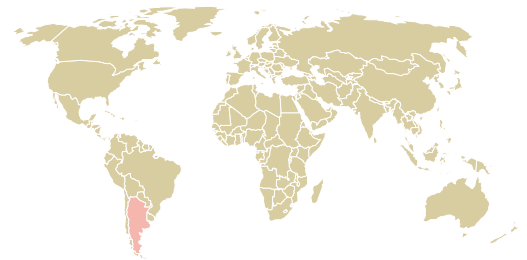

trase

CAFE CAMPOS ALTOS SRL

ACTIVITY: **Importer**
COMMODITY: **Coffee**
COUNTRY: **Brazil**
YEAR: **2017**

CAFE CAMPOS ALTOS SRL was the 1007th largest importer of coffee from BRAZIL in 2017, accounting for 38 tons. As an importer, CAFE CAMPOS ALTOS SRL sources from 1 municipalities, or 0% of the coffee production municipalities. The main destination of the coffee imported by CAFE CAMPOS ALTOS SRL is ARGENTINA, accounting for 100% of the total.

TOP DESTINATION COUNTRIES OF COFFEE IMPORTED BY CAFE CAMPOS ALTOS SRL:

COMPARING COMPANIES IMPORTING COFFEE FROM BRAZIL IN 2017

Trase is a partnership between

In collaboration with

and many other organizations and individuals.