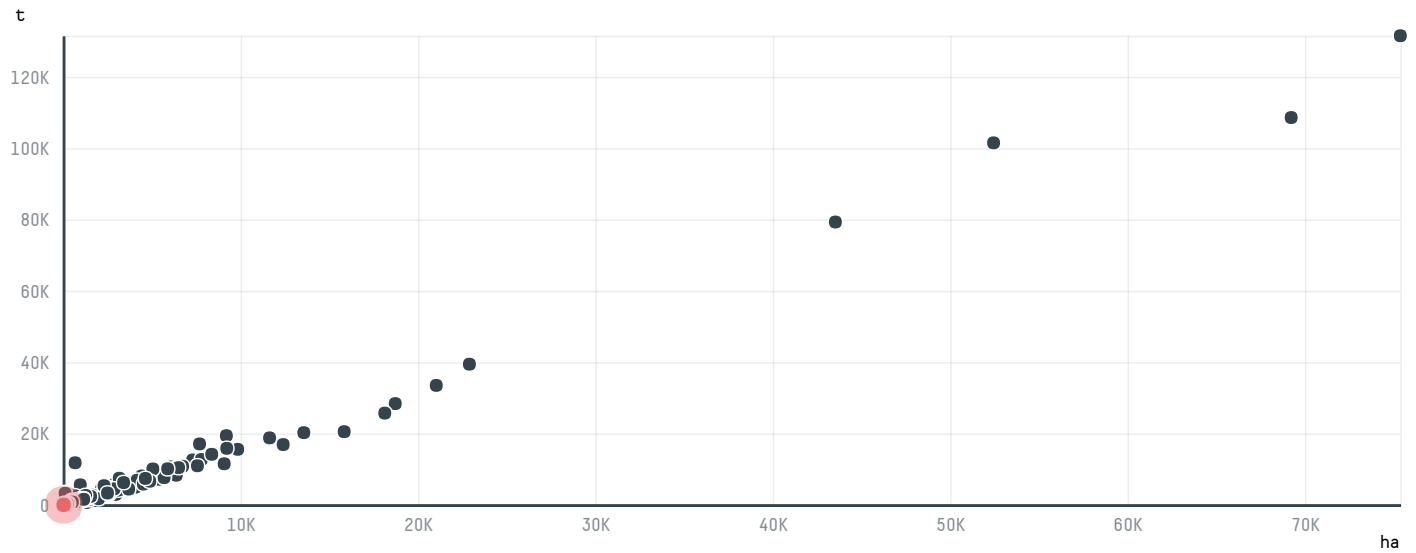

COMPARING COMPANIES IMPORTING COFFEE FROM BRAZIL IN 2017

Trase is a partnership between

In collaboration with

and many other organizations and individuals.

Donors

[Terms of Use](#) · [Privacy policy](#) · [Cookie policy](#) · [Contact us](#)