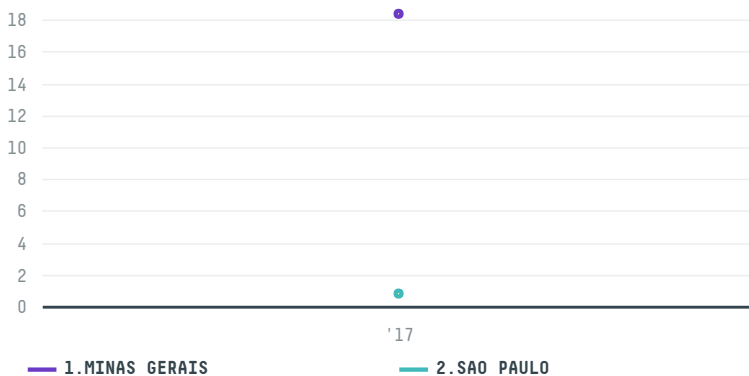

TOP DESTINATION COUNTRIES OF COFFEE IMPORTED BY GOLLUCKE E ROTHFOS GMBH: