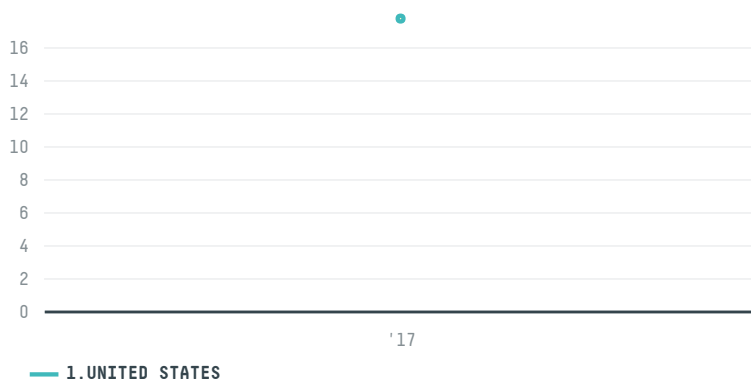

TOP DESTINATION COUNTRIES OF COFFEE IMPORTED BY CAPE HORN COFFEE: