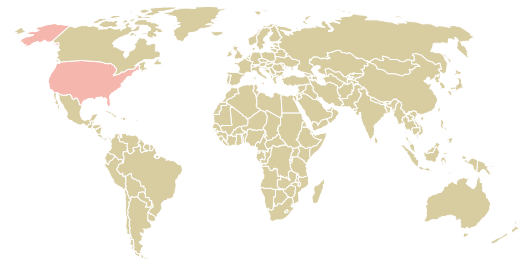

# trase

## CAPE HORN COFFEE

ACTIVITY: **Importer**  
COMMODITY: **Coffee**  
COUNTRY: **Brazil**  
YEAR: **2017**

CAPE HORN COFFEE was the 1273rd largest importer of coffee from BRAZIL in 2017, accounting for 18 tons. As an importer, CAPE HORN COFFEE sources from 7 municipalities, or 1% of the coffee production municipalities. The main destination of the coffee imported by CAPE HORN COFFEE is UNITED STATES, accounting for 100% of the total.

### TOP DESTINATION COUNTRIES OF COFFEE IMPORTED BY CAPE HORN COFFEE:

Trase is a partnership between

In collaboration with

and many other organizations and individuals.

Donors

[Terms of Use](#) · [Privacy policy](#) · [Cookie policy](#) · [Contact us](#)