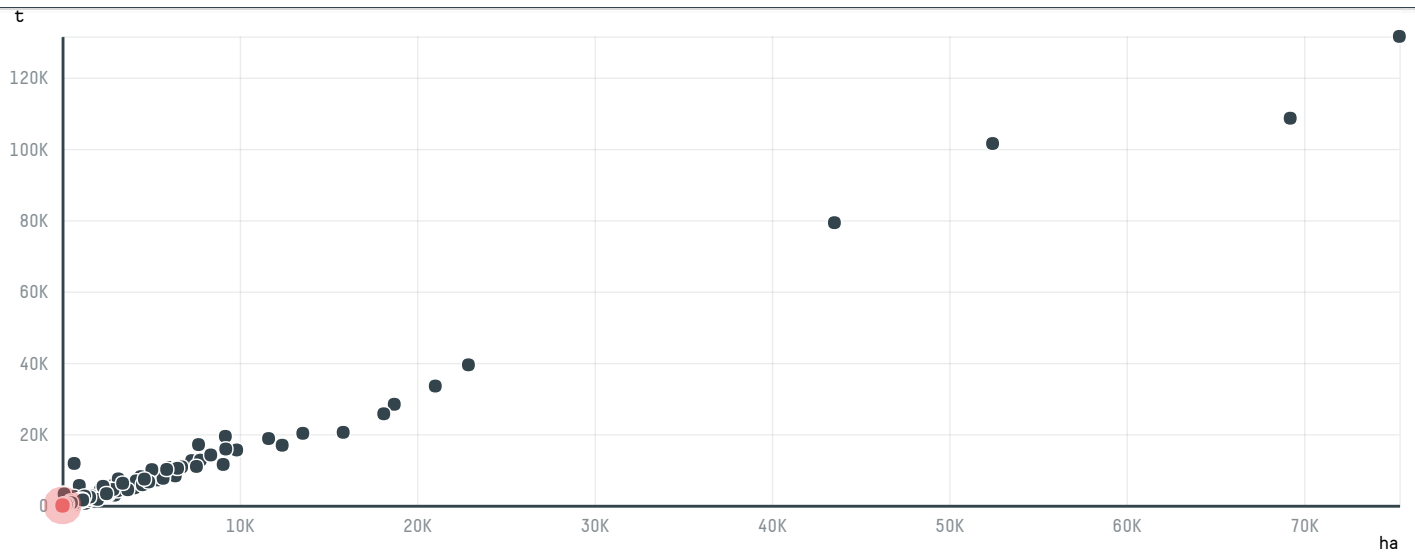

# trase

## CAPE HORN COFFEE

ACTIVITY: **Importer**  
COMMODITY: **Coffee**  
COUNTRY: **Brazil**  
YEAR: **2017**

CAPE HORN COFFEE was the 1273rd largest importer of coffee from BRAZIL in 2017, accounting for 18 tons. As an importer, CAPE HORN COFFEE sources from 7 municipalities, or 1% of the coffee production municipalities. The main destination of the coffee imported by CAPE HORN COFFEE is UNITED STATES, accounting for 100% of the total.

### TOP DESTINATION COUNTRIES OF COFFEE IMPORTED BY CAPE HORN COFFEE:

Trase is a partnership between

In collaboration with

and many other organizations and individuals.

Donors

[Terms of Use](#) · [Privacy policy](#) · [Cookie policy](#) · [Contact us](#)