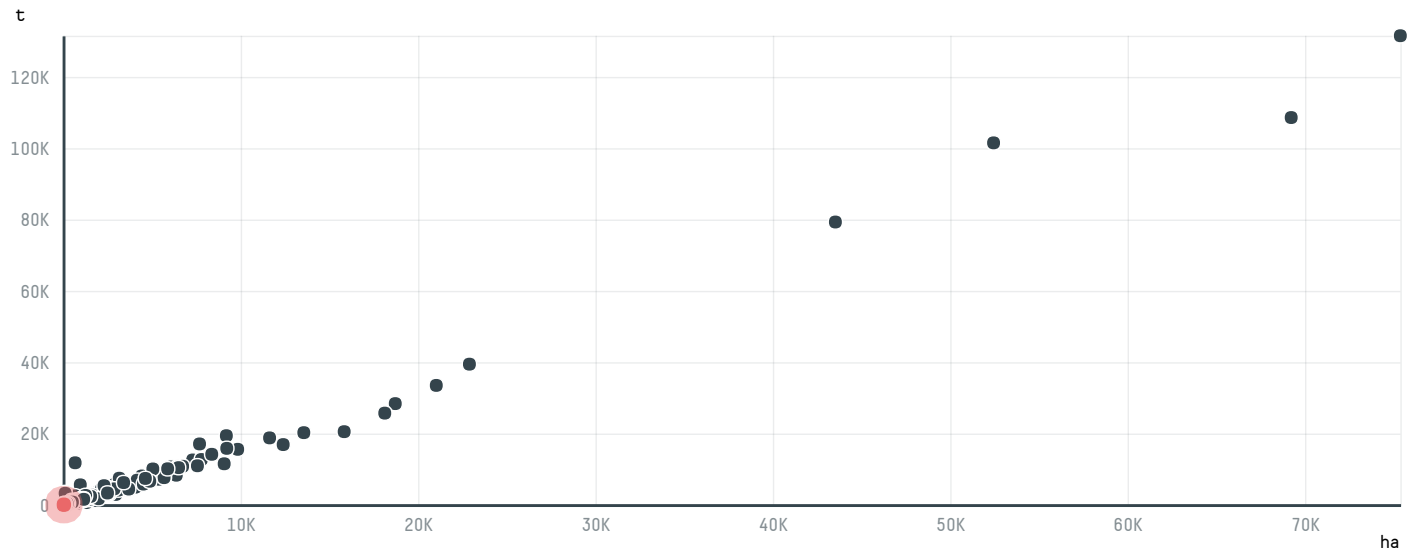

trase

J TH DOUQUE'S KOFFIE BV

ACTIVITY COMMODITY COUNTRY YEAR
Importer **Coffee** **Brazil** **2017**

J TH DOUQUE'S KOFFIE BV was the 971st largest importer of coffee from BRAZIL in 2017, accounting for 43 tons. As an importer, J TH DOUQUE'S KOFFIE BV sources from 1 municipalities, or 0% of the coffee production municipalities. The main destination of the coffee imported by J TH DOUQUE'S KOFFIE BV is NETHERLANDS, accounting for 100% of the total.

TOP DESTINATION COUNTRIES OF COFFEE IMPORTED BY J TH DOUQUE'S KOFFIE BV:

COMPARING COMPANIES IMPORTING COFFEE FROM BRAZIL IN 2017

Trase is a partnership between

In collaboration with

and many other organizations and individuals.