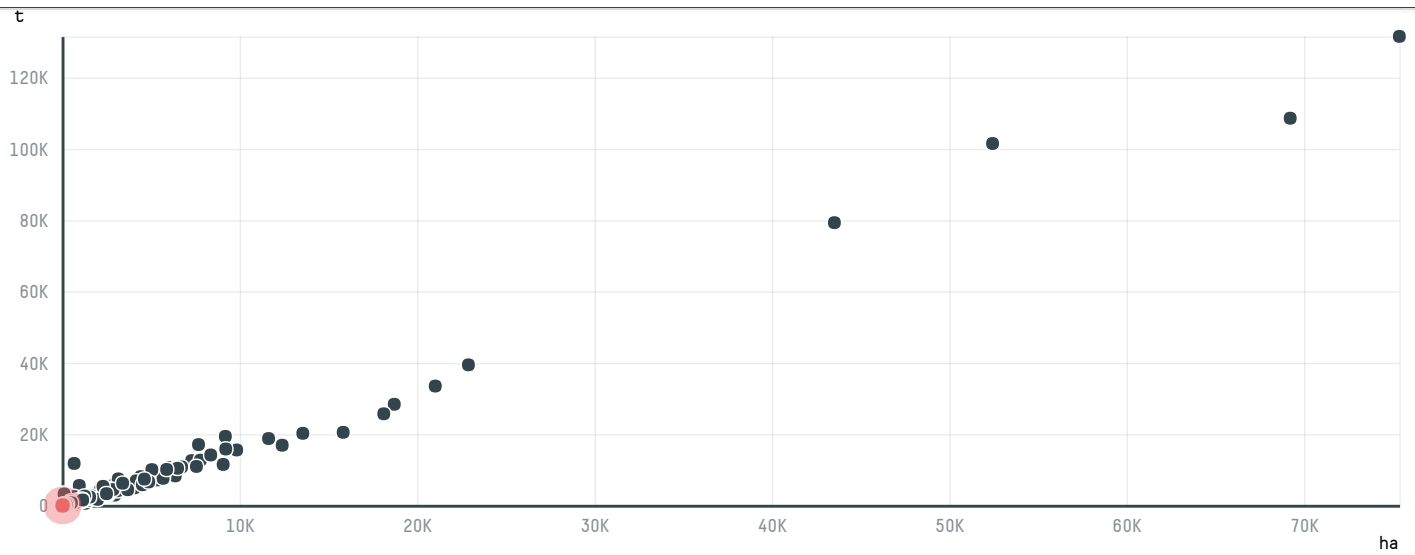

Trase is a partnership between

In collaboration with

and many other organizations and individuals.

Donors

[Terms of Use](#) · [Privacy policy](#) · [Cookie policy](#) · [Contact us](#)