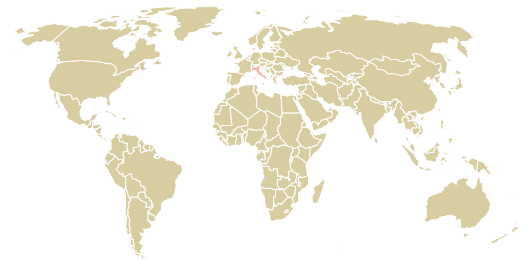

# trase

## B I CAFFE SRL

ACTIVITY: **Importer**  
COMMODITY: **Coffee**  
COUNTRY: **Brazil**  
YEAR: **2017**

B I CAFFE SRL was the 1211th largest importer of coffee from BRAZIL in 2017, accounting for 19 tons. As an importer, B I CAFFE SRL sources from 2 municipalities, or 0% of the coffee production municipalities. The main destination of the coffee imported by B I CAFFE SRL is ITALY, accounting for 100% of the total.

### TOP DESTINATION COUNTRIES OF COFFEE IMPORTED BY B I CAFFE SRL:

Trase is a partnership between

In collaboration with

and many other organizations and individuals.

Donors

[Terms of Use](#) · [Privacy policy](#) · [Cookie policy](#) · [Contact us](#)