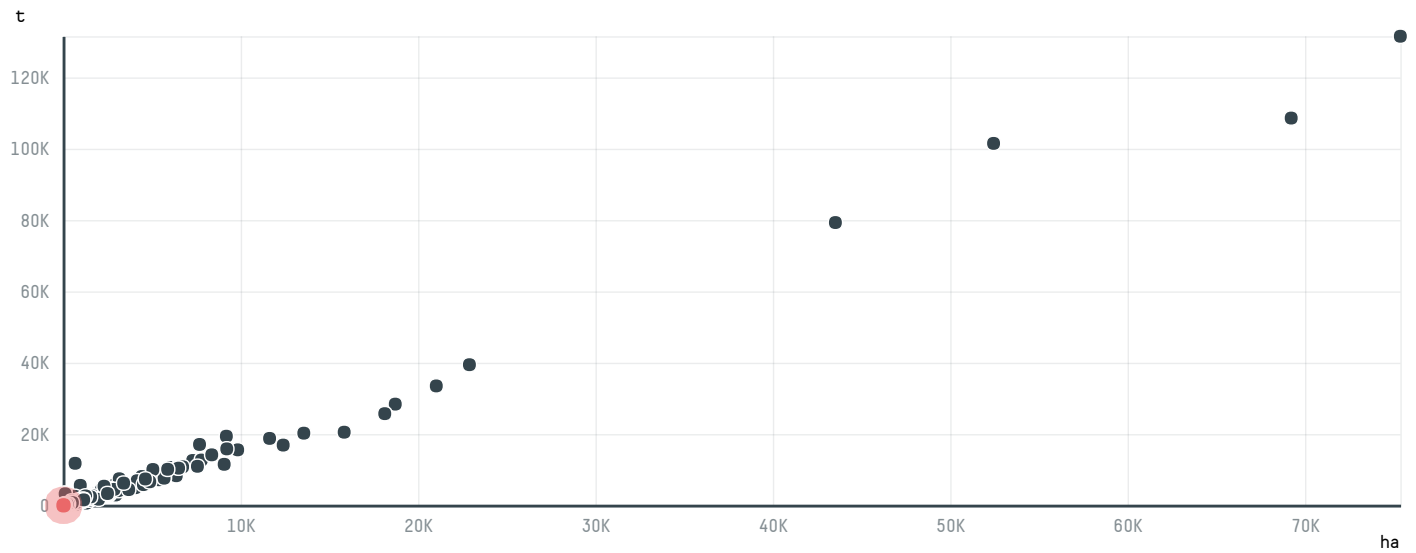

trase

LUWAKKOREA CO , LTD

ACTIVITY: **Importer**
COMMODITY: **Coffee**
COUNTRY: **Brazil**
YEAR: **2017**

LUWAKKOREA CO , LTD was the 1170th largest importer of coffee from BRAZIL in 2017, accounting for 19 tons. As an importer, LUWAKKOREA CO , LTD sources from 1 municipalities, or 0% of the coffee production municipalities. The main destination of the coffee imported by LUWAKKOREA CO , LTD is SOUTH KOREA, accounting for 100% of the total.

TOP DESTINATION COUNTRIES OF COFFEE IMPORTED BY LUWAKKOREA CO , LTD:

COMPARING COMPANIES IMPORTING COFFEE FROM BRAZIL IN 2017

Trase is a partnership between

In collaboration with

and many other organizations and individuals.