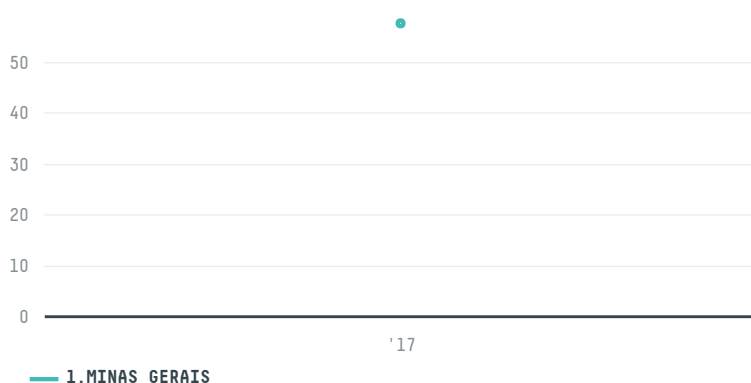

TOP DESTINATION COUNTRIES OF COFFEE IMPORTED BY CHRISTIAN HORACIO SOSA: