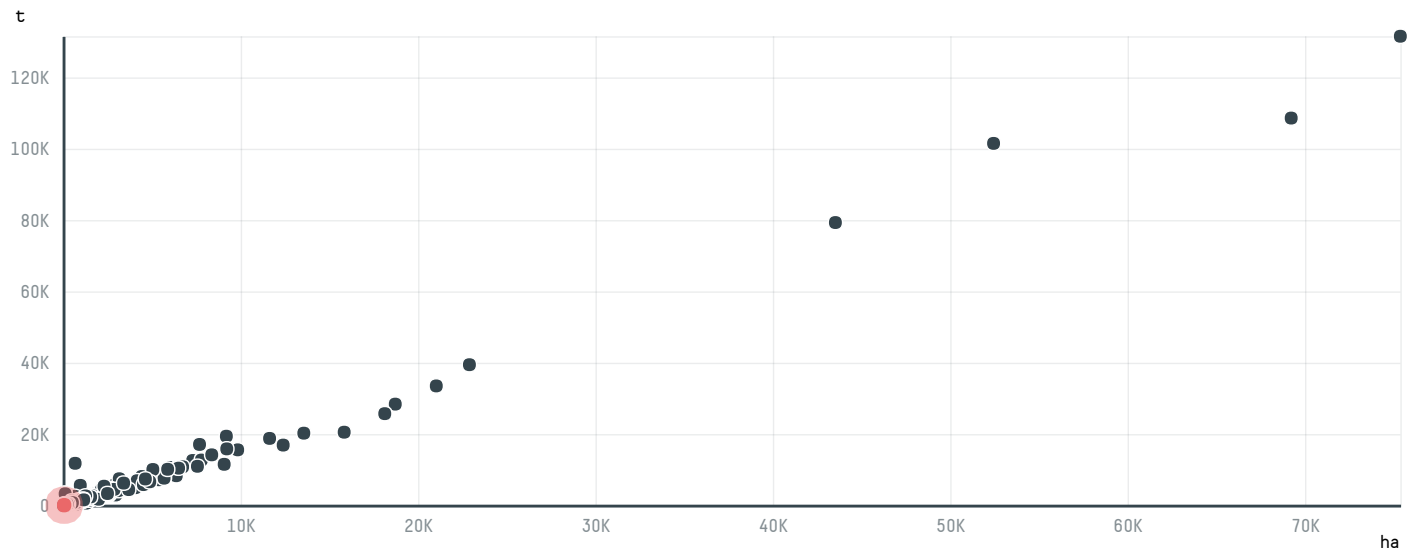

trase

CHRISTIAN HORACIO SOSA

ACTIVITY: **Importer**
COMMODITY: **Coffee**
COUNTRY: **Brazil**
YEAR: **2017**

CHRISTIAN HORACIO SOSA was the 902nd largest importer of coffee from BRAZIL in 2017, accounting for 58 tons. As an importer, CHRISTIAN HORACIO SOSA sources from 2 municipalities, or 0% of the coffee production municipalities. The main destination of the coffee imported by CHRISTIAN HORACIO SOSA is ARGENTINA, accounting for 100% of the total.

TOP DESTINATION COUNTRIES OF COFFEE IMPORTED BY CHRISTIAN HORACIO SOSA:

COMPARING COMPANIES IMPORTING COFFEE FROM BRAZIL IN 2017

Trase is a partnership between

In collaboration with

and many other organizations and individuals.