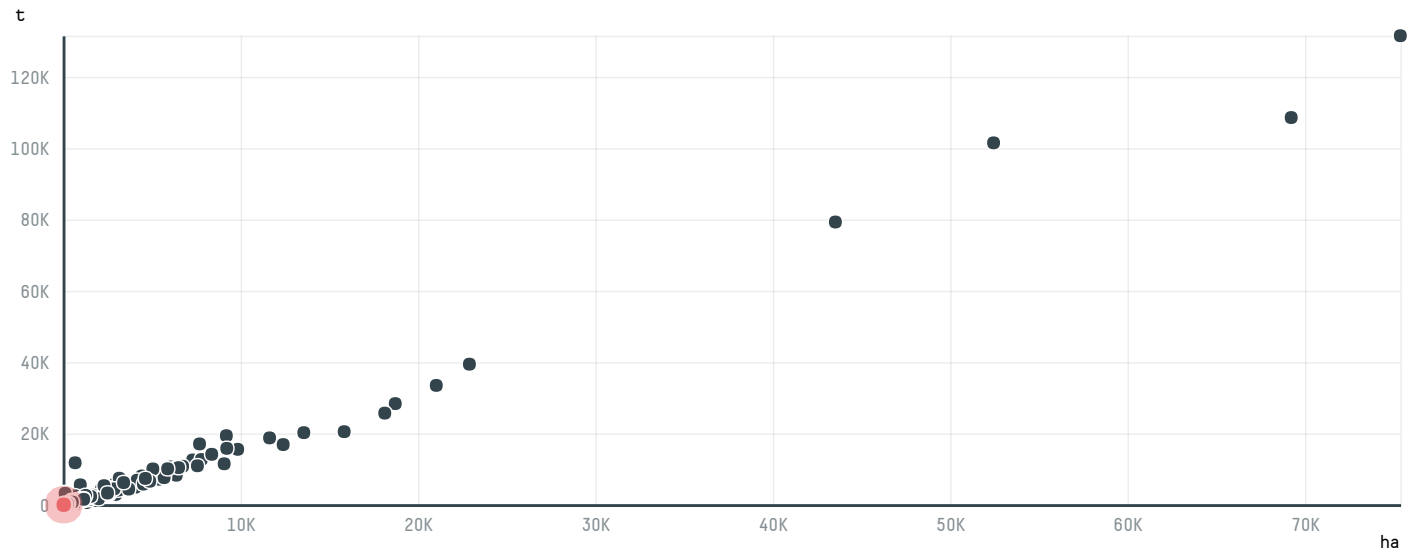

COMPARING COMPANIES IMPORTING COFFEE FROM BRAZIL IN 2017

Trase is a partnership between

Stockholm Environment Institute

Global Canopy Programme

In collaboration with

vizzuality

The European Forest Institute

and many other organizations and individuals.

Donors

The Global Environment Facility

WWF

Europe

Gordon and Betty Moore Foundation

The Nature Conservancy

Department for International Development

Formas

Norway's International Climate and Forest Initiative (NICFI)

[Terms of Use](#) · [Privacy policy](#) · [Cookie policy](#) · [Contact us](#)